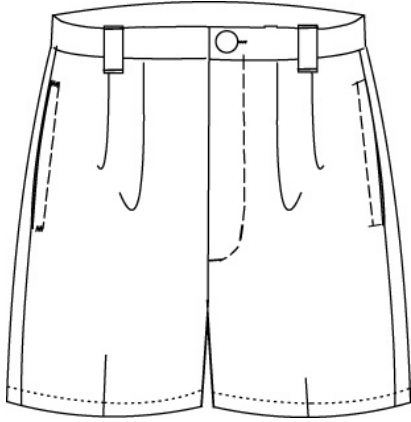

Approved Colors

CHARCOAL HEATHER
CLASSIC NAVY

Plain Front Blended Chino Shorts

60% Cotton / 40% Polyester

Style

403774-BP2 LITTLE GIRLS: 4-6X
403775-BP7 LITTLE GIRLS SLIM:
4-6X
403776-BP1 GIRLS: 7-16
403777-BP6 GIRLS SLIM: 7-16
403778-BP0 GIRLS PLUS: 7-16
403783-BP1 JUNIOR: 1-13
403782-BP7 WOMENS: 6-18

Size

Approved Colors

CLASSIC NAVY

Pleat Front Blended Chino Shorts

60% Cotton / 40% Polyester

Style

403780-BP8
403781-BP2
403779-BP5

Size