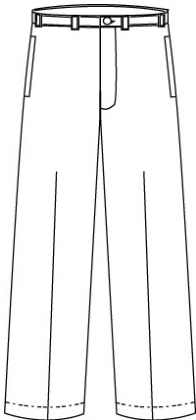

Size

Approved Colors

CLASSIC NAVY

Pleat Front Blended Chino Shorts

60% Cotton / 40% Polyester

Style

403780-BP8
403781-BP2
403779-BP5

Size

LITTLE GIRLS: 4-6X
GIRLS: 7-16
WOMENS: 4-18

Approved Colors

CLASSIC NAVY

Plain Front Stretch Chino Pants

98% Cotton / 2% spandex

Style

403671-BP6
403672-BP0
403673-BP5
403674-BPX
403675-BP4

Size

LITTLE GIRLS: 4-6X
LITTLE GIRLS SLIM:
4-6X
GIRLS: 7-16
GIRLS SLIM: 7-16
GIRLS PLUS: 7-16

Approved Colors

CLASSIC NAVY

Plain Front Blended Chino Pants

60% Cotton / 40% Polyester

Style

403665-BP0
403666-BP5
403667-BPX
403668-BP4
403669-BP9
403670-BP1
404343-BP8
403664-BP6