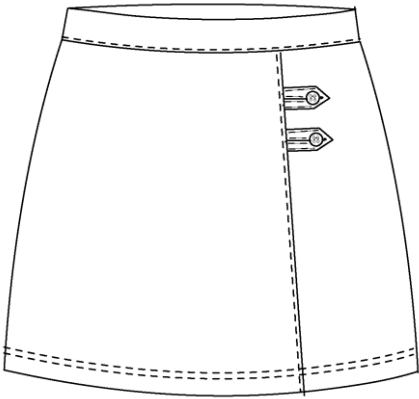

Knit Wrap Skort

100% Cotton