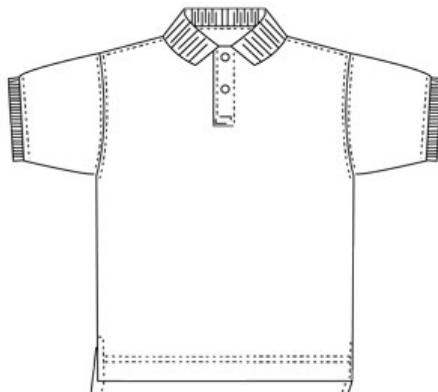

Short Sleeve Interlock Polo

100% Cotton Interlock

<u>Style</u>	<u>Size</u>
051377-BPX	LITTLE KIDS: S-L
051402-BP4	BIG KIDS: S-XL
396029-BP2	BIG KIDS HUSKY: M-XL
313702-BPX	WOMENS: S-XL
313701-BP5	MENS: S-XL

Approved Colors
CLASSIC NAVY
GRAY HEATHER
WHITE

School Guidelines

LOGO MANDATORY