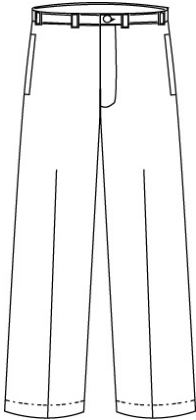

Approved Colors

CHARCOAL HEATHER
CLASSIC NAVY

Plain Front Blended Chino Shorts

60% Cotton / 40% Polyester

Style

403774-BP2 LITTLE GIRLS: 4-6X
403775-BP7 LITTLE GIRLS SLIM:
4-6X
403776-BP1 GIRLS: 7-16
403777-BP6 GIRLS SLIM: 7-16
403778-BP0 GIRLS PLUS: 7-16
403783-BP1 JUNIOR: 1-13
403782-BP7 WOMENS: 6-18

Size

Approved Colors

CLASSIC NAVY

Pleat Front Blended Chino Shorts

60% Cotton / 40% Polyester

Style

403780-BP8
403781-BP2
403779-BP5

Size

LITTLE GIRLS: 4-6X
GIRLS: 7-16
WOMENS: 4-18

Approved Colors

CLASSIC NAVY

Plain Front Stretch Chino Pants

98% Cotton / 2% spandex

Style

403671-BP6
403672-BP0
403673-BP5
403674-BPX
403675-BP4

Size