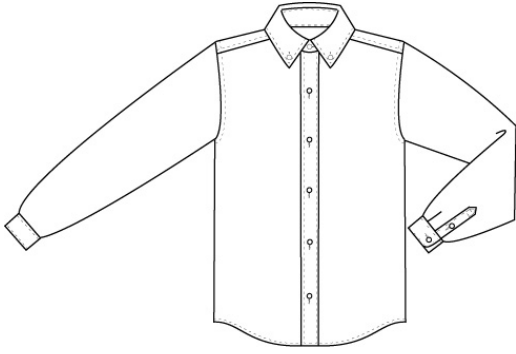

Long Sleeve No Iron Pinpoint Shirt

100% No-Iron Cotton

<u>Style</u>	<u>Size</u>
219319-BP6	LITTLE BOYS: 4-7
219320-BP9	BOYS: 8-20
322776-BP2	MENS: S-XL

Approved Colors
BLUE
FRENCH BLUE
WHITE

School Guidelines
LOGO MANDATORY

Rugby

100% Cotton