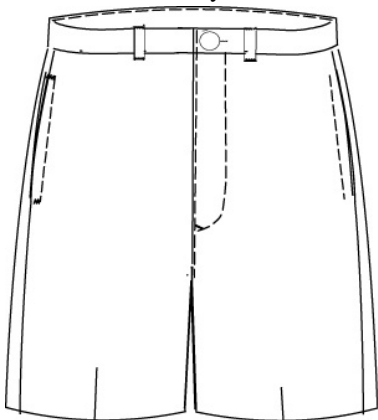

Plain Front Blended Chino Shorts

60% Cotton / 40% Polyester