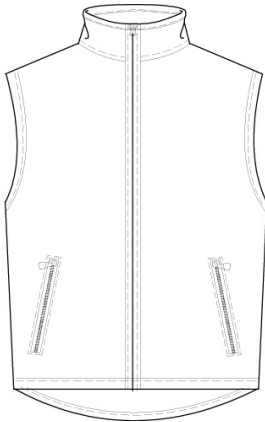

Approved Colors
CLASSIC NAVY
MAIZE

School Guidelines
LOGO MANDATORY

Microfleece Half-Zip Jacket

100% Polyester

Style

315366-BP2 LITTLE KIDS: S-L
315368-BP1 BIG KIDS: S-XL

Size

Approved Colors

CLASSIC NAVY

School Guidelines

LOGO MANDATORY

Polar Fleece Vest

100% Polyester Fleece

Style

188731-BP3 LITTLE KIDS: S-L
188730-BP9 BIG KIDS: S-XL
188728-BP1 WOMENS: S-XL
188729-BP6 MENS: S-XXL

Size