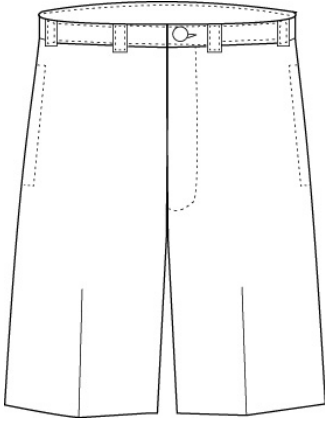

Blazer

55% Polyester / 45% Wool

<u>Style</u>	<u>Size</u>
406156-BP3	LITTLE BOY: 4-7
406157-BP8	BOYS: 8-20
406158-BP2	BOYS HUSKY: 8-20
315357-BP3	MENS: 30-44 EVEN

Approved Colors
DEEP NAVY

School Guidelines
LOGO MANDATORY

Plain Front Stain/Wrinkle Resistant Chino Shorts

100% Combed Cotton Twill

Style

231161-BPX LITTLE BOYS: 4-7
231162-BP4 LITTLE BOYS SLIM:
4-7
231164-BP3 BOYS: 8-20
231167-BP7 BOYS SLIM: 8-20
231168-BP1 BOYS HUSKY: 8-20
404347-BP6 YOUNG MEN: 27-32
231170-BP9 MENS: 30-44 EVEN,
31-37 ODD