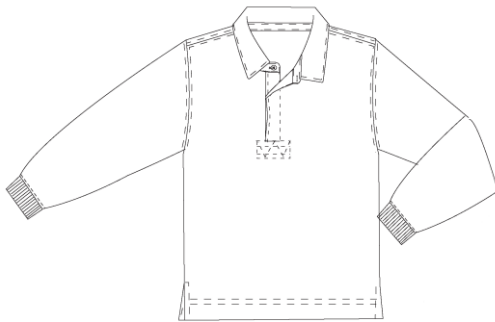

<u>Style</u>	<u>Size</u>
381263-BP5	LITTLE BOYS: S-L
381264-BPX	BOYS: S-XL
381265-BP4	MENS: S-XL

Approved Colors
CLASSIC NAVY
MAIZE

School Guidelines
LOGO MANDATORY