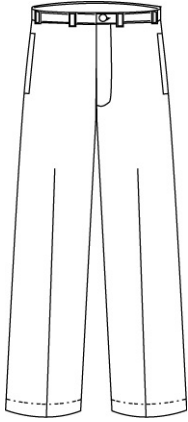

Plain Front Blended Chino Pants

60% Cotton / 40% Polyester

Style

Size

Approved Colors

403845-BP9 LITTLE BOYS: 4-7
403846-BP3 LITTLE BOYS SLIM:
4-7
403847-BP8 BOYS: 8-20
403848-BP2 BOYS SLIM: 8-20
403849-BP7 BOYS HUSKY: 8-20
403862-BP2 YOUNG MEN: 27-32
191130-BP0 MENS: 30-44 EVEN,
31-37 ODD

CLASSIC NAVY
GRAY