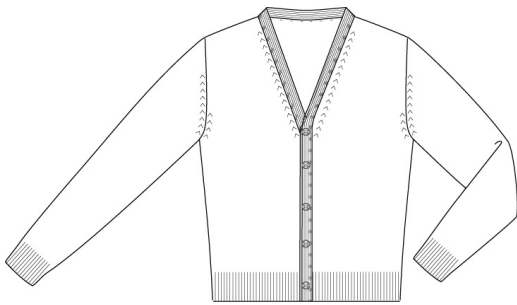

<u>Style</u>	<u>Size</u>
315289-BP0	LITTLE KIDS: S-L
315296-BP0	BIG KIDS: S-XL
315299-BP4	WOMENS: S-XL
315298-BPX	MENS: S-XL

Approved Colors
CLASSIC NAVY
MAIZE
WHITE

School Guidelines
LOGO MANDATORY