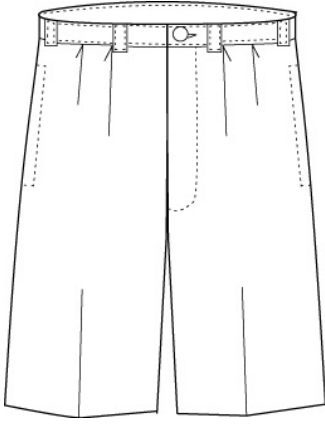

Plain Front Stain/Wrinkle Resistant Chino Shorts

100% Combed Cotton Twill

Style

231161-BPX LITTLE BOYS: 4-7
231162-BP4 LITTLE BOYS SLIM:
4-7
231164-BP3 BOYS: 8-20
231167-BP7 BOYS SLIM: 8-20
231168-BP1 BOYS HUSKY: 8-20
404347-BP6 YOUNG MEN: 27-32
231170-BP9 MENS: 30-44 EVEN,
31-37 ODD

Size

Approved Colors

CLASSIC NAVY

Plain Front Blended Chino Shorts

60% Cotton / 40% Polyester

Style

184383-BP2 LITTLE BOYS: 4-7
231174-BP7 LITTLE BOYS SLIM:
4-7
184384-BP7 BOYS: 8-20
231175-BP1 BOYS SLIM: 8-20
231176-BP6 BOYS HUSKY: 8-20
241937-BP9 MENS: 30-44 EVEN,
31-37 ODD

Size

Approved Colors

CLASSIC NAVY

Pleat Front Blended Chino Shorts

60% Cotton / 40% Polyester

Style

231149-BP9 LITTLE BOYS: 4-7
231151-BP6 LITTLE BOYS SLIM:
4-7
231152-BP0 BOYS: 8-20
231154-BPX BOYS SLIM: 8-20
231155-BP4 BOYS HUSKY: 8-20
231156-BP9 MENS: 30-44 EVEN,
31-37 ODD