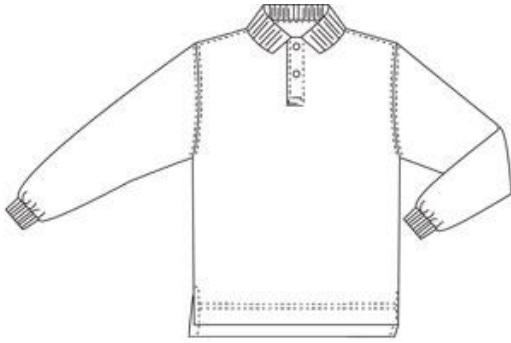

Approved Colors
 CLASSIC NAVY
 GRAY HEATHER
 WHITE

School Guidelines

LOGO MANDATORY

Long Sleeve Mesh Polo

100% Cotton Mesh

<u>Style</u>	<u>Size</u>
051422-BP1	TODDLERS: 2T-4T
051437-BP8	LITTLE KIDS: S-L
051438-BP2	BIG KIDS: S-XL
396032-BP4	BIG KIDS HUSKY: M-XL
167540-BP3	WOMENS: S-XL
167539-BP0	MENS: S-XXL

Approved Colors
 CLASSIC NAVY
 GRAY HEATHER
 WHITE

School Guidelines

LOGO MANDATORY

Short Sleeve Interlock Polo

100% Cotton Interlock

<u>Style</u>	<u>Size</u>
051377-BPX	LITTLE KIDS: S-L
051402-BP4	BIG KIDS: S-XL
396029-BP2	BIG KIDS HUSKY: M-XL
313702-BPX	WOMENS: S-XL
313701-BP5	MENS: S-XL

Approved Colors
 CLASSIC NAVY
 GRAY HEATHER
 WHITE

School Guidelines

LOGO MANDATORY

Long Sleeve Interlock Polo

100% Cotton Interlock

<u>Style</u>	<u>Size</u>
051356-BP8	LITTLE KIDS: S-L
051369-BP5	BIG KIDS: S-XL
396030-BP5	BIG KIDS HUSKY: M-XL
313699-BP1	WOMENS: S-XL
313700-BP0	MENS: S-XL