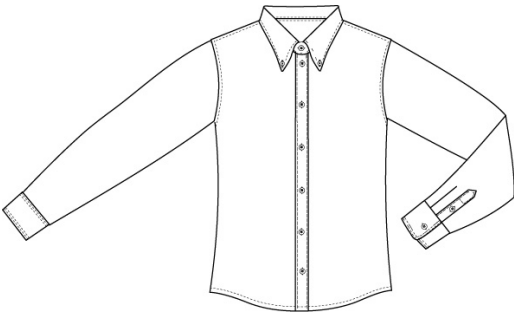

Long Sleeve Pinpoint Blouse

100% Cotton

<u>Style</u>	<u>Size</u>
315320-BP0	LITTLE GIRLS: 4-6X
315328-BP7	GIRLS: 7-16
315329-BP1	WOMENS: S-XL

Approved Colors
BLUE
WHITE

School Guidelines
LOGO MANDATORY

Fine Gauge Cardigan Sweater

100% Cotton