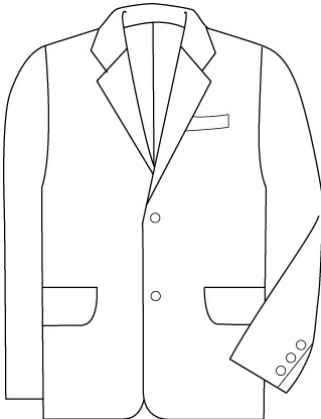

Blazer

55% Polyester / 45% Wool

<u>Style</u>	<u>Size</u>
406156-BP3	LITTLE BOY: 4-7
406157-BP8	BOYS: 8-20
406158-BP2	BOYS HUSKY: 8-20
315357-BP3	MENS: 30-44 EVEN

Approved Colors
DEEP NAVY

School Guidelines
LOGO MANDATORY