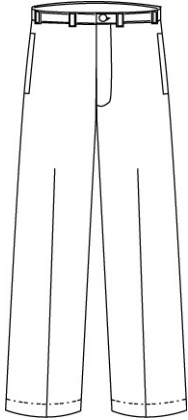

Size

Approved Colors

CLASSIC NAVY

Plain Front Blended Chino Shorts

60% Cotton / 40% Polyester

Style

184383-BP2 LITTLE BOYS: 4-7
231174-BP7 LITTLE BOYS SLIM:
4-7
184384-BP7 BOYS: 8-20
231175-BP1 BOYS SLIM: 8-20
231176-BP6 BOYS HUSKY: 8-20
241937-BP9 MENS: 30-44 EVEN,
31-37 ODD

Size

Approved Colors

CLASSIC NAVY

Pleat Front Blended Chino Shorts

60% Cotton / 40% Polyester

Style

231149-BP9 LITTLE BOYS: 4-7
231151-BP6 LITTLE BOYS SLIM:
4-7
231152-BP0 BOYS: 8-20
231154-BPX BOYS SLIM: 8-20
231155-BP4 BOYS HUSKY: 8-20
231156-BP9 MENS: 30-44 EVEN,
31-37 ODD

Size

Approved Colors

CLASSIC NAVY

Plain Front Stain/Wrinkle Resistant Chino Pants

100% Cotton

Style

403850-BPX TODDLER: 2T-4T
403851-BP4 LITTLE BOY: 4-7
403852-BP9 LITTLE BOY SLIM: 4-7
403853-BP3 BOYS: 8-20
403854-BP8 BOYS SLIM: 8-20
403855-BP2 BOYS HUSKY: 8-20
403856-BP7 YOUNG MEN: 27-32
243850-BP5 MENS: 30-44 EVEN,
31-37 ODD