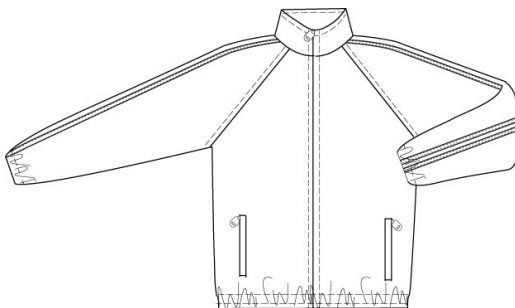

Approved Colors

CLASSIC NAVY

School Guidelines

LOGO MANDATORY

Athletic Jacket

100% Polyester

Style

315432-BP6 LITTLE BOYS: S-L
315433-BP0 BOYS: S-XL
315434-BP5 MENS: S-XL