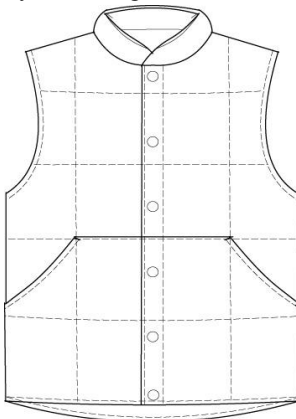

CLASSIC NAVY

School Guidelines

LOGO MANDATORY

Polar Fleece Vest

100% Polyester Fleece

Style

188731-BP3 LITTLE KIDS: S-L
188730-BP9 BIG KIDS: S-XL
188728-BP1 WOMENS: S-XL
188729-BP6 MENS: S-XXL

Size

Approved Colors

CLASSIC NAVY

School Guidelines

LOGO MANDATORY

Down Vest

100% Nylon Lining; 500 Fill Power

Style

320025-BP7 LITTLE KIDS: S-L
320026-BP1 BIG KIDS: S-XL