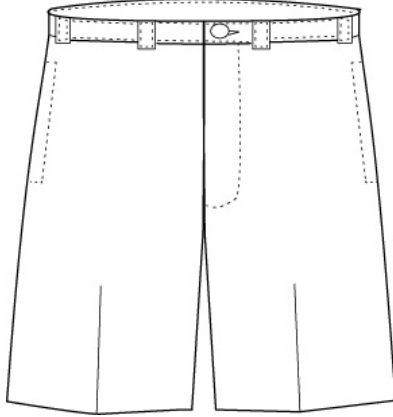

Plain Front Blended Chino Shorts

60% Cotton / 40% Polyester

Style

184383-BP2 LITTLE BOYS: 4-7
231174-BP7 LITTLE BOYS SLIM:
4-7
184384-BP7 BOYS: 8-20
231175-BP1 BOYS SLIM: 8-20
231176-BP6 BOYS HUSKY: 8-20
241937-BP9 MENS: 30-44 EVEN,
31-37 ODD

Size

Approved Colors

CLASSIC NAVY