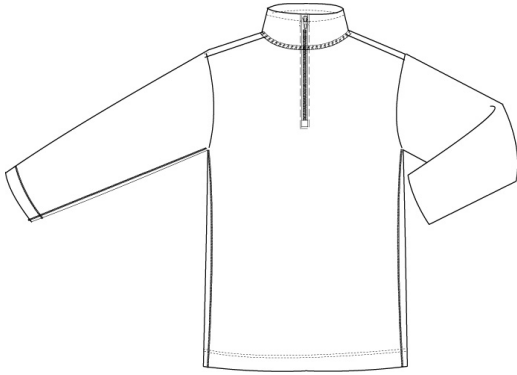

Microfleece Half-Zip Jacket

100% Polyester

Style

315366-BP2 LITTLE KIDS: S-L
315368-BP1 BIG KIDS: S-XL

Size

Approved Colors

CLASSIC NAVY

School Guidelines

LOGO MANDATORY

Polar Fleece Vest

100% Polyester Fleece