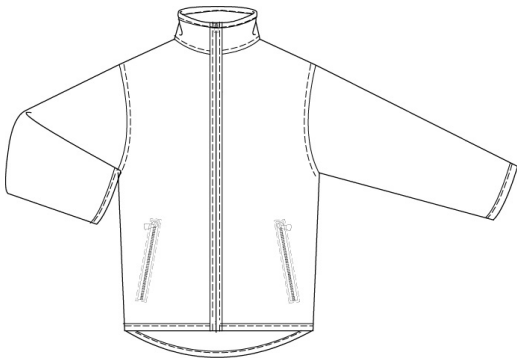

100% Cotton

<u>Style</u>	<u>Size</u>
223014-BP5	LITTLE KIDS: S-L
223015-BPX	BIG KIDS: S-XL
223016-BP4	WOMENS: S-XL
223018-BP3	MENS: S-XL

Approved Colors
CLASSIC NAVY

School Guidelines
LOGO OPTIONAL

Microfleece Half-Zip Jacket

100% Polyester

Style

315366-BP2 LITTLE KIDS: S-L
315368-BP1 BIG KIDS: S-XL

Size

Approved Colors

CLASSIC NAVY

School Guidelines

LOGO OPTIONAL

Polar Fleece Jacket

100% Polyester

Style

188727-BP7 LITTLE KIDS: S-L
188726-BP2 BIG KIDS: S-XL
188724-BP3 WOMENS: S-XL
188725-BP8 MENS: S-XXL

Size

Approved Colors

CLASSIC NAVY

School Guidelines