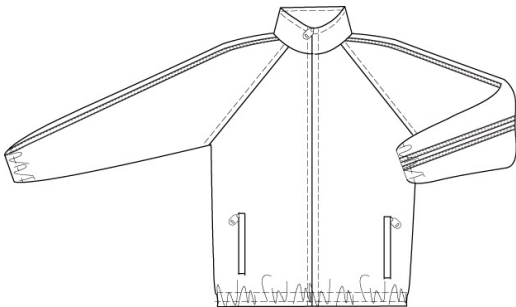

<u>Style</u>	<u>Size</u>
393702-BP7	LITTLE GIRLS: S-L
393704-BP6	GIRLS: S-XL
393710-BP1	WOMENS: S-XL

Approved Colors
CLASSIC NAVY

School Guidelines
LOGO OPTIONAL

Athletic Jacket

100% Polyester

<u>Style</u>	<u>Size</u>
315420-BP3	LITTLE GIRLS: S-L
315421-BP8	GIRLS: S-XL
315422-BP2	WOMENS: S-XL