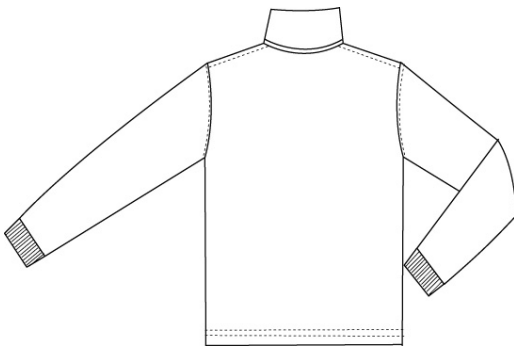

Size

Approved Colors

CHAMBRAY BLUE
WHITE

School Guidelines

LOGO OPTIONAL

Long Sleeve Turtleneck

100% Cotton Interlock

Style