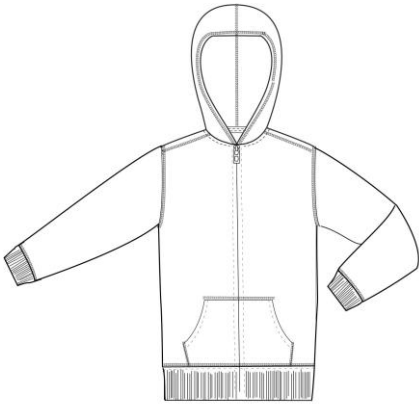

Zip Front Sweatshirt

80% Cotton / 20% Polyester