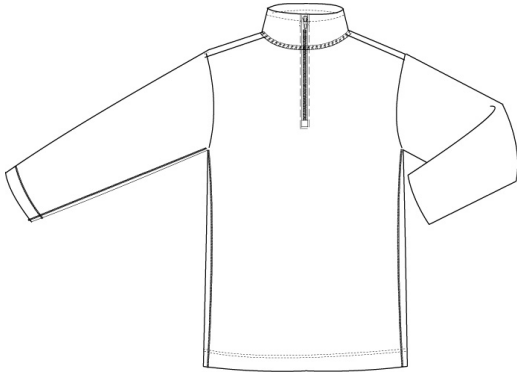

Microfleece Half-Zip Jacket

100% Polyester

Style

315366-BP2 LITTLE KIDS: S-L
315368-BP1 BIG KIDS: S-XL

Size

Approved Colors

CLASSIC NAVY

School Guidelines

LOGO OPTIONAL

Polar Fleece Jacket

100% Polyester