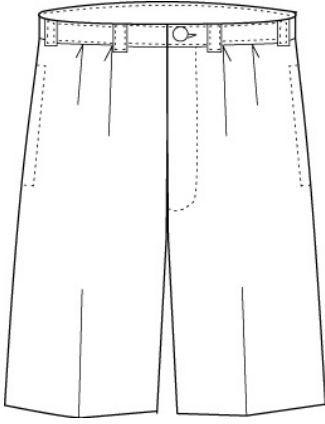

100% Combed Cotton Twill

Style

231161-BPX LITTLE BOYS: 4-7
231162-BP4 LITTLE BOYS SLIM:
4-7

Size

Approved Colors

CLASSIC NAVY

School Guidelines

LOGO NOT ALLOWED
THIS ITEM IS FOR LITTLE BOYS ONLY

Plain Front Blended Chino Shorts

60% Cotton / 40% Polyester

Style

184383-BP2 LITTLE BOYS: 4-7
231174-BP7 LITTLE BOYS SLIM:
4-7

Size

Approved Colors

CLASSIC NAVY

School Guidelines

LOGO NOT ALLOWED
THIS ITEM IS FOR LITTLE BOYS ONLY

Pleat Front Blended Chino Shorts

60% Cotton / 40% Polyester

Style

231149-BP9

Size

LITTLE BOYS: 4-7

231151-BP6