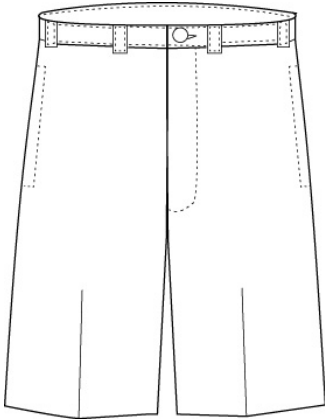

Style

219319-BP6 LITTLE BOYS: 4-7
219320-BP9 BOYS: 8-20
322776-BP2 MENS: S-XL

Size

Approved Colors

BLUE
WHITE

School Guidelines

LOGO OPTIONAL

Plain Front Stain/Wrinkle Resistant Chino Shorts

100% Combed Cotton Twill

Style

231161-BPX LITTLE BOYS: 4-7
231162-BP4 LITTLE BOYS SLIM:
4-7

Size

Approved Colors

CLASSIC NAVY

School Guidelines

LOGO NOT ALLOWED
THIS ITEM IS FOR LITTLE BOYS ONLY