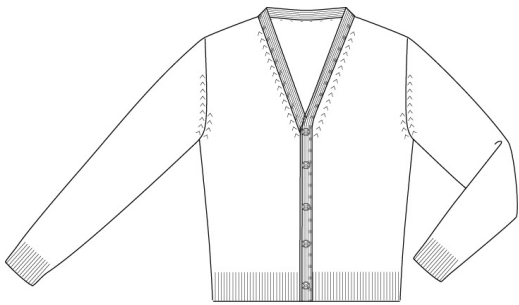

<u>Style</u>	<u>Size</u>
315289-BP0	LITTLE KIDS: S-L
315296-BP0	BIG KIDS: S-XL
315299-BP4	WOMENS: S-XL
315298-BPX	MENS: S-XL

Approved Colors
CLASSIC NAVY

School Guidelines
LOGO OPTIONAL