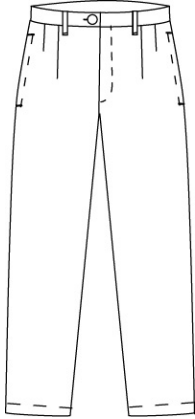

Style

403845-BP9 LITTLE BOYS: 4-7
403846-BP3 LITTLE BOYS SLIM:
4-7
403847-BP8 BOYS: 8-20
403848-BP2 BOYS SLIM: 8-20
403849-BP7 BOYS HUSKY: 8-20
403862-BP2 YOUNG MEN: 27-32
191130-BP0 MENS: 30-44 EVEN,
31-37 ODD

403857-BP1 LITTLE BOYS: 4-7
403858-BP6 BOYS SLIM: 4-7
403859-BP0 BOYS: 8-20
403860-BP3 BOYS SLIM: 8-20
403861-BP8 BOYS HUSKY: 8-20

Size

Approved Colors

CLASSIC NAVY

School Guidelines

LOGO NOT ALLOWED

Pleat Front Reinforced Knee Chino Pants

60% Cotton / 40% Polyester

No Reinforced Knee on Men's

Style

231067-BP4 LITTLE BOYS: 4-7
231068-BP9 LITTLE BOYS SLIM:
4-7
231069-BP3 BOYS: 8-20
231070-BP6 BOYS SLIM: 8-20
231071-BP0 BOYS HUSKY: 8-20
231066-BPX MENS: 30-44 EVEN,
31-37 ODD