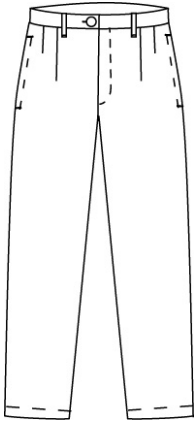

Pleat Front Stain/Wrinkle Resistant Chino Pants

100% Cotton

Style

403857-BP1 LITTLE BOYS: 4-7
403858-BP6 BOYS SLIM: 4-7
403859-BP0 BOYS: 8-20
403860-BP3 BOYS SLIM: 8-20
403861-BP8 BOYS HUSKY: 8-20

Size

Approved Colors

CLASSIC NAVY

School Guidelines

LOGO NOT ALLOWED