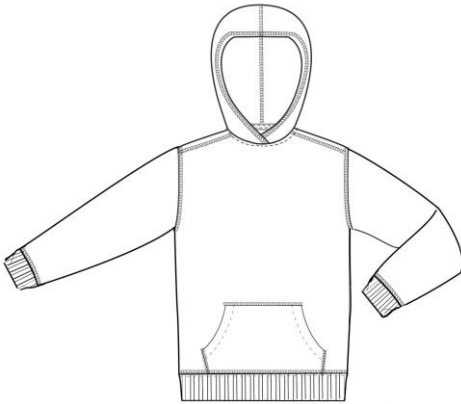

Hoodie Pullover

80% Cotton / 20% Polyester

Style

393706-BP5 LITTLE BOYS: S-L
393708-BP4 BOYS: S-XL
393709-BP9 MENS: S-XXL

Size

Approved Colors

CLASSIC NAVY

School Guidelines

LOGO OPTIONAL

Athletic Jacket

100% Polyester