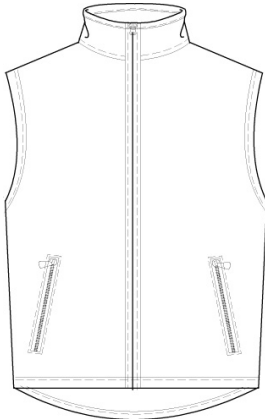

100% Polyester

Style

315366-BP2 LITTLE KIDS: S-L
315368-BP1 BIG KIDS: S-XL

Size

Approved Colors

CLASSIC NAVY

School Guidelines

LOGO OPTIONAL

Polar Fleece Jacket

100% Polyester

Style

188727-BP7 LITTLE KIDS: S-L
188726-BP2 BIG KIDS: S-XL
188724-BP3 WOMENS: S-XL
188725-BP8 MENS: S-XXL

Size

Approved Colors

CLASSIC NAVY

School Guidelines

LOGO MANDATORY

Polar Fleece Vest

100% Polyester Fleece

Style

188731-BP3 LITTLE KIDS: S-L
188730-BP9 BIG KIDS: S-XL
188728-BP1 WOMENS: S-XL
188729-BP6 MENS: S-XXL

Size

Approved Colors

CLASSIC NAVY