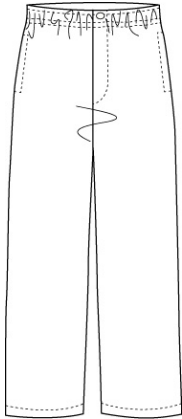

60% Cotton / 40% Polyester

No Reinforced Knee on Men's

Style

231067-BP4 LITTLE BOYS: 4-7
231068-BP9 LITTLE BOYS SLIM:
4-7
231069-BP3 BOYS: 8-20
231070-BP6 BOYS SLIM: 8-20
231071-BP0 BOYS HUSKY: 8-20
231066-BPX MENS: 30-44 EVEN,
31-37 ODD

Size

Approved Colors

CLASSIC NAVY

School Guidelines

LOGO NOT ALLOWED

Elastic Waist Chino Pants

60% Cotton / 40% Polyester

Style

403842-BP5 LITTLE BOYS: 4-7
403843-BPX BOYS: 8-20
403844-BP4 BOYS HUSKY: 8-20
092516-BP4 MENS: 30-44 EVEN,
31-37 ODD

Size

Approved Colors

CLASSIC NAVY

School Guidelines

LOGO NOT ALLOWED

Crew Sweatshirt

80% Cotton / 20% Polyester