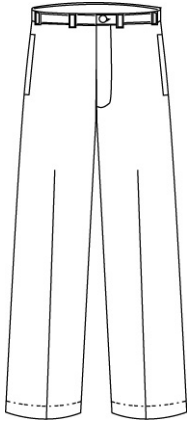

LOGO NOT ALLOWED
THIS ITEM IS FOR LITTLE BOYS ONLY

Pleat Front Blended Chino Shorts

60% Cotton / 40% Polyester

Style

231149-BP9

Size

LITTLE BOYS: 4-7

231151-BP6

LITTLE BOYS SLIM:
4-7

Approved Colors

CLASSIC NAVY

School Guidelines

LOGO NOT ALLOWED

THIS ITEM IS FOR LITTLE BOYS ONLY

Plain Front Stain/Wrinkle Resistant Chino Pants

100% Cotton

Style

403850-BPX

Size

TODDLER: 2T-4T

403851-BP4

LITTLE BOY: 4-7

403852-BP9

LITTLE BOY SLIM: 4-7

403853-BP3

BOYS: 8-20

403854-BP8

BOYS SLIM: 8-20

403855-BP2

BOYS HUSKY: 8-20

403856-BP7

YOUNG MEN: 27-32