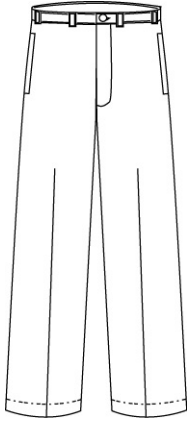

Style

403850-BPX

Size

TODDLER: 2T-4T

403851-BP4

LITTLE BOY: 4-7

403852-BP9

LITTLE BOY SLIM: 4-7

403853-BP3

BOYS: 8-20

403854-BP8

BOYS SLIM: 8-20

403855-BP2

BOYS HUSKY: 8-20

403856-BP7

YOUNG MEN: 27-32

243850-BP5

MENS: 30-44 EVEN,
31-37 ODD

Approved Colors

CLASSIC NAVY

School Guidelines

LOGO NOT ALLOWED

Plain Front Blended Chino Pants

60% Cotton / 40% Polyester

Style

403845-BP9 LITTLE BOYS: 4-7
403846-BP3 LITTLE BOYS SLIM:
4-7
403847-BP8 BOYS: 8-20
403848-BP2 BOYS SLIM: 8-20
403849-BP7 BOYS HUSKY: 8-20
403862-BP2 YOUNG MEN: 27-32
191130-BP0 MENS: 30-44 EVEN,
31-37 ODD