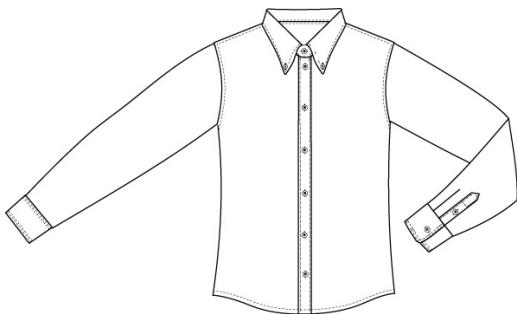

Long Sleeve Pinpoint Blouse

100% Cotton

<u>Style</u>	<u>Size</u>
315320-BP0	LITTLE GIRLS: 4-6X
315328-BP7	GIRLS: 7-16
315329-BP1	WOMENS: S-XL

Approved Colors
BLUE
WHITE

School Guidelines
LOGO OPTIONAL