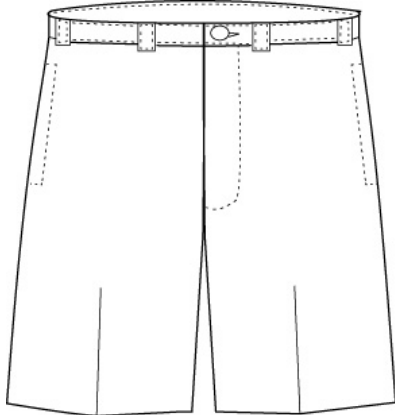

Plain Front Blended Chino Shorts

60% Cotton / 40% Polyester