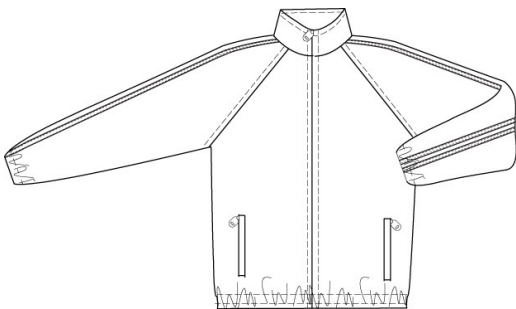

Style

315432-BP6 LITTLE BOYS: S-L
315433-BP0 BOYS: S-XL
315434-BP5 MENS: S-XL

Size

Approved Colors

DARK NAVY

School Guidelines

LOGO MANDATORY