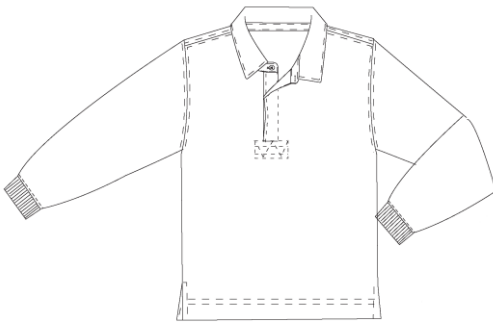

Style

381263-BP5 LITTLE BOYS: S-L
381264-BPX BOYS: S-XL
381265-BP4 MENS: S-XL

Size

Approved Colors

CLASSIC NAVY