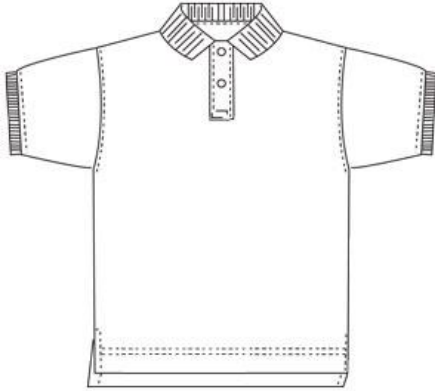

Zip Front Sweatshirt

80% Cotton / 20% Polyester

Style

393711-BP6 LITTLE GIRLS: S-L
393712-BP0 GIRLS: S-XL
393716-BP9 WOMENS: S-XL

Size

Approved Colors

CLASSIC NAVY

Short Sleeve Mesh Polo

100% Cotton Mesh

Style

Size

Approved Colors

051465-BPX TODDLERS: 2T-4T
051467-BP9 LITTLE KIDS: S-L
051469-BP8 BIG KIDS: S-XL
396031-BPX BIG KIDS HUSKY: M-
XL

CHAMBRAY BLUE

Long Sleeve Mesh Polo

100% Cotton Mesh