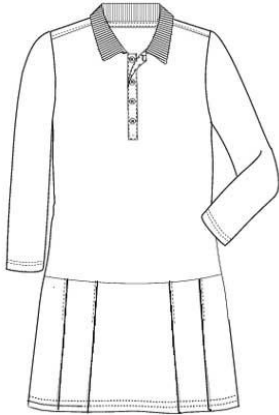

Approved Colors

CLASSIC NAVY

Solid Side Pleat Jumper

65% Polyester / 35% Rayon

Style

246711-BP8 LITTLE GIRLS: 4-6X
246712-BP2 GIRLS: 7-16

Size

Approved Colors

CLASSIC NAVY

Knit Wrap Jumper

100% Cotton

Style

384803-BP5 LITTLE GIRLS: 4-6X
384804-BPX GIRLS: 7-16

Size

Approved Colors

CLASSIC NAVY

Long Sleeve Mesh Polo Dress

100% Cotton

Style

393676-BP8 GIRLS: 7-16
393677-BP2 GIRLS PLUS: 7-16

Size

Approved Colors

CLASSIC NAVY

Plain Front Blended Chino Pants