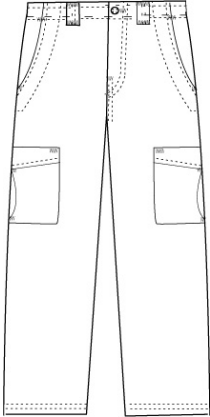

Stain/Wrinkle Resistant Cargo Pants

100% Cotton

Style

Size

Approved Colors

231274-BPX LITTLE BOYS: 4-7
231276-BP9 LITTLE BOYS SLIM:
4-7
231279-BP2 BOYS: 8-20
231280-BP5 BOYS SLIM: 8-20
231281-BPX BOYS HUSKY: 8-20
404346-BP1 YOUNG MEN: 27-32
381268-BP8 MENS: 30-44 EVEN,
31-37 ODD

CLASSIC NAVY