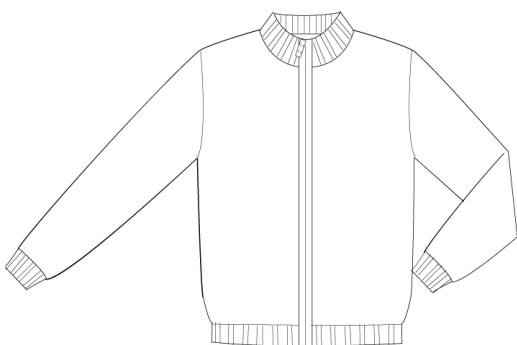

Zip Front Sweatshirt

80% Cotton / 20% Polyester

Style

393711-BP6 LITTLE GIRLS: S-L
393712-BP0 GIRLS: S-XL
393716-BP9 WOMENS: S-XL

Size

Approved Colors

CLASSIC NAVY

Short Sleeve Mesh Polo

100% Cotton Mesh

Style

Size

Approved Colors

051465-BPX TODDLERS: 2T-4T
051467-BP9 LITTLE KIDS: S-L
051469-BP8 BIG KIDS: S-XL
396031-BPX BIG KIDS HUSKY: M-
XL

CHAMBRAY BLUE

Long Sleeve Mesh Polo

100% Cotton Mesh

Style

Size

Approved Colors

167540-BP3 WOMENS: S-XL
167539-BP0 MENS: S-XXL

CLASSIC NAVY

Drifter Zip-Front Cardigan Sweater

100% Cotton

Style

Size

Approved Colors

223021-BP5 LITTLE KIDS: S-L
223023-BP4 BIG KIDS: S-XL
223024-BP9 WOMENS: S-XL
223025-BP3 MENS: S-XL

CLASSIC NAVY

Drifter V-Neck Sweater

100% Cotton

Style

223008-BPX LITTLE KIDS: S-L
223010-BP7 BIG KIDS: S-XL
223013-BP0 MENS: S-XL