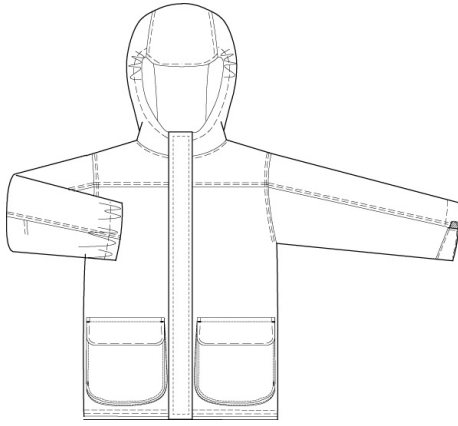

Size

Approved Colors

CLASSIC NAVY

Drifter Sweater Vest

100% Cotton

Style

223014-BP5 LITTLE KIDS: S-L
223015-BPX BIG KIDS: S-XL
223018-BP3 MENS: S-XL

Size

Approved Colors

CLASSIC NAVY

Down Vest

100% Nylon Lining; 500 Fill Power

Style

320025-BP7 LITTLE KIDS: S-L
320026-BP1 BIG KIDS: S-XL

Size

Approved Colors

CLASSIC NAVY

Squall Parka

3-ply Supplex® nylon shell

Style

191414-BPX LITTLE KIDS: S-L
191415-BP4 BIG KIDS: S-XL

Size

Approved Colors

CLASSIC NAVY