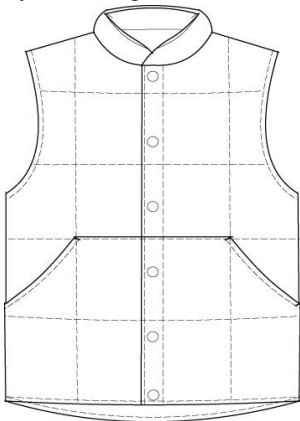

Size

Approved Colors

223021-BP5 LITTLE KIDS: S-L
223023-BP4 BIG KIDS: S-XL
223024-BP9 WOMENS: S-XL
223025-BP3 MENS: S-XL

CLASSIC NAVY

Drifter V-Neck Sweater

100% Cotton

Style

223008-BPX LITTLE KIDS: S-L
223010-BP7 BIG KIDS: S-XL
223013-BP0 MENS: S-XL

Size

Approved Colors

CLASSIC NAVY

Drifter Sweater Vest

100% Cotton

Style

223014-BP5 LITTLE KIDS: S-L
223015-BPX BIG KIDS: S-XL
223018-BP3 MENS: S-XL

Size

Approved Colors

CLASSIC NAVY

Down Vest

100% Nylon Lining; 500 Fill Power

Style

320025-BP7 LITTLE KIDS: S-L
320026-BP1 BIG KIDS: S-XL

Size

Approved Colors