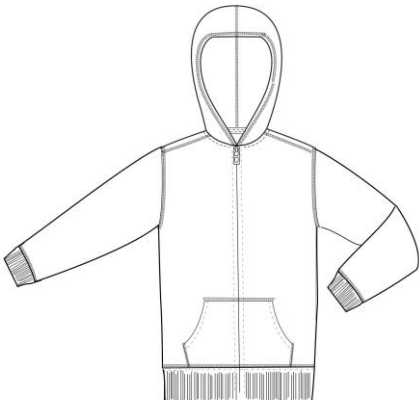

403845-BP9 LITTLE BOYS: 4-7
403846-BP3 LITTLE BOYS SLIM:
4-7
403847-BP8 BOYS: 8-20
403848-BP2 BOYS SLIM: 8-20
403849-BP7 BOYS HUSKY: 8-20
403862-BP2 YOUNG MEN: 27-32
191130-BP0 MENS: 30-44 EVEN,
31-37 ODD

CLASSIC NAVY

Stain/Wrinkle Resistant Cargo Pants

100% Cotton

Style

Size

Approved Colors

231274-BPX LITTLE BOYS: 4-7
231276-BP9 LITTLE BOYS SLIM:
4-7
231279-BP2 BOYS: 8-20
231280-BP5 BOYS SLIM: 8-20
231281-BPX BOYS HUSKY: 8-20
404346-BP1 YOUNG MEN: 27-32
381268-BP8 MENS: 30-44 EVEN,
31-37 ODD

CLASSIC NAVY

Zip Front Sweatshirt

80% Cotton / 20% Polyester

Style

Size

Approved Colors

393713-BP5 LITTLE BOYS: S-L
393714-BPX BOYS: S-XL
393715-BP4 MENS: S-XXL

CLASSIC NAVY