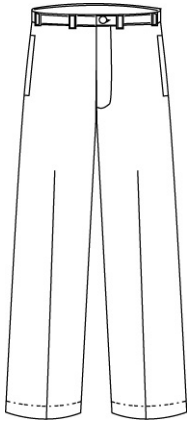

231538-BP1 LITTLE BOYS: 4-7
231539-BP6 LITTLE BOYS SLIM:
4-7
231540-BP9 BOYS: 8-20
231541-BP3 BOYS SLIM: 8-20
231542-BP8 BOYS HUSKY: 8-20
231543-BP2 MENS: 30-44 EVEN,
31-37 ODD

KHAKI

School Guidelines

LOGO NOT ALLOWED

Plain Front Stain/Wrinkle Resistant Chino Pants

100% Cotton

Style

403850-BPX TODDLER: 2T-4T
403851-BP4 LITTLE BOY: 4-7
403852-BP9 LITTLE BOY SLIM: 4-7
403853-BP3 BOYS: 8-20
403854-BP8 BOYS SLIM: 8-20
403855-BP2 BOYS HUSKY: 8-20
403856-BP7 YOUNG MEN: 27-32
243850-BP5 MENS: 30-44 EVEN,
31-37 ODD