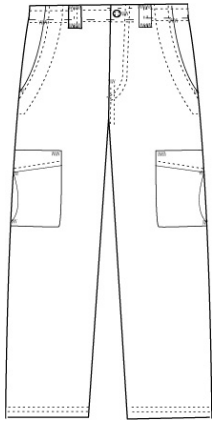

- | | |
|------------|--------------------------------|
| 403842-BP5 | LITTLE BOYS: 4-7 |
| 403843-BPX | BOYS: 8-20 |
| 403844-BP4 | BOYS HUSKY: 8-20 |
| 092516-BP4 | MENS: 30-44 EVEN,
31-37 ODD |

KHAKI

School Guidelines

LOGO NOT ALLOWED

Stain/Wrinkle Resistant Cargo Pants

100% Cotton

Style

231274-BPX LITTLE BOYS: 4-7
231276-BP9 LITTLE BOYS SLIM:
4-7
231279-BP2 BOYS: 8-20
231280-BP5 BOYS SLIM: 8-20
231281-BPX BOYS HUSKY: 8-20
404346-BP1 YOUNG MEN: 27-32
381268-BP8 MENS: 30-44 EVEN,
31-37 ODD