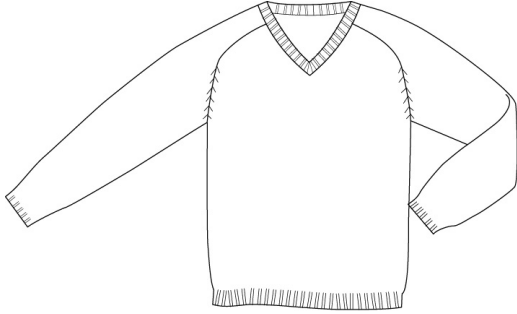

Drifter V-Neck Sweater

100% Cotton

Style

223008-BPX LITTLE KIDS: S-L
223010-BP7 BIG KIDS: S-XL
223011-BP1 WOMENS: S-XL
223013-BP0 MENS: S-XL

Size

Approved Colors

BURGUNDY
CLASSIC NAVY
EVERGREEN

School Guidelines

LOGO OPTIONAL

Button Front Drifter Cardigan

100% Cotton