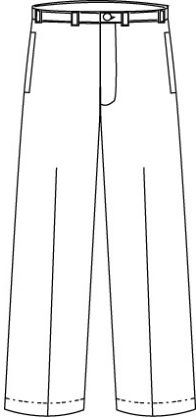

Plain Front Blended Chino Pants

60% Cotton / 40% Polyester

Style

Size

Approved Colors

- 403665-BP0 TODDLER: 2T-4T
- 403666-BP5 LITTLE GIRLS: 4-6X
- 403667-BPX LITTLE GIRLS SLIM: 4-6X
- 403668-BP4 GIRLS: 7-16
- 403669-BP9 GIRLS SLIM: 7-16
- 403670-BP1 GIRLS PLUS: 7-16
- 404343-BP8 JUNIOR: 1-13
- 403664-BP6 WOMENS: 4-18

KHAKI

School Guidelines

LOGO NOT ALLOWED