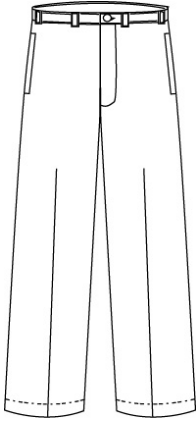

Plain Front Stretch Chino Pants

98% Cotton / 2% spandex

Style

Size

Approved Colors

- 403671-BP6 LITTLE GIRLS: 4-6X
- 403672-BP0 LITTLE GIRLS SLIM: 4-6X
- 403673-BP5 GIRLS: 7-16
- 403674-BPX GIRLS SLIM: 7-16
- 403675-BP4 GIRLS PLUS: 7-16

KHAKI

School Guidelines

LOGO NOT ALLOWED