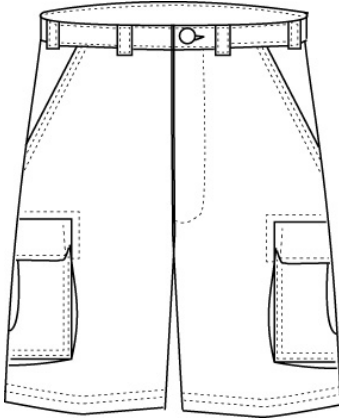

Cargo Shorts

100% Cotton

Style

Size

Approved Colors

231538-BP1 LITTLE BOYS: 4-7
231539-BP6 LITTLE BOYS SLIM:
4-7
231540-BP9 BOYS: 8-20
231541-BP3 BOYS SLIM: 8-20
231542-BP8 BOYS HUSKY: 8-20
231543-BP2 MENS: 30-44 EVEN,
31-37 ODD

KHAKI

School Guidelines

LOGO NOT ALLOWED