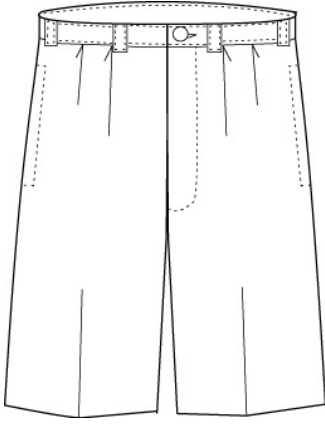

Pleat Front Blended Chino Shorts

60% Cotton / 40% Polyester

Style

Size

Approved Colors

231149-BP9 LITTLE BOYS: 4-7
231151-BP6 LITTLE BOYS SLIM:
4-7
231152-BP0 BOYS: 8-20
231154-BPX BOYS SLIM: 8-20
231155-BP4 BOYS HUSKY: 8-20
231156-BP9 MENS: 30-44 EVEN,
31-37 ODD

KHAKI

School Guidelines

LOGO NOT ALLOWED