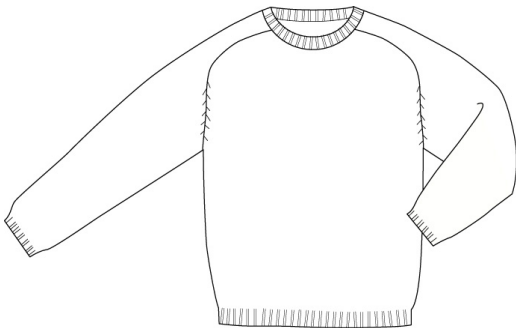

<u>Style</u>	<u>Size</u>
223003-BP7	LITTLE KIDS: S-L
223004-BP1	BIG KIDS: S-XL
223005-BP6	WOMENS: S-XL
223006-BP0	MENS: S-XL

Approved Colors
BURGUNDY
CLASSIC NAVY
EVERGREEN

School Guidelines

LOGO OPTIONAL