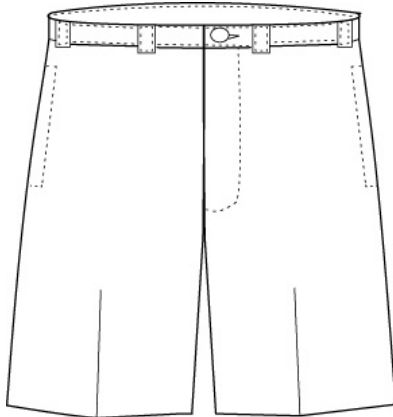

Plain Front Blended Chino Shorts

60% Cotton / 40% Polyester

Style

184383-BP2 LITTLE BOYS: 4-7
231174-BP7 LITTLE BOYS SLIM:
4-7
184384-BP7 BOYS: 8-20
231175-BP1 BOYS SLIM: 8-20
231176-BP6 BOYS HUSKY: 8-20
241937-BP9 MENS: 30-44 EVEN,
31-37 ODD

Size

Approved Colors

KHAKI

School Guidelines

LOGO NOT ALLOWED