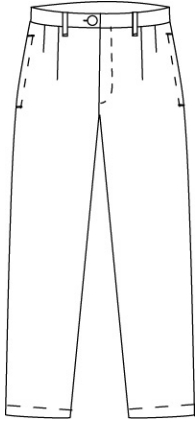

Pleat Front Iron Knee Blended Chino Pants

No Reinforced Knee on Men's

60% Cotton / 40% Polyester

Style

Size

Approved Colors

231067-BP4	LITTLE BOYS: 4-7
231068-BP9	LITTLE BOYS SLIM: 4-7
231069-BP3	BOYS: 8-20
231070-BP6	BOYS SLIM: 8-20
231071-BP0	BOYS HUSKY: 8-20
231066-BPX	MENS: 30-44 EVEN, 31-37 ODD

KHAKI

School Guidelines

LOGO NOT ALLOWED