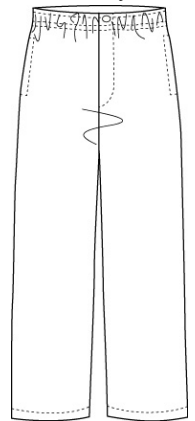

Elastic Waist Chino Pants

60% Cotton / 40% Polyester

Style

Size

Approved Colors

403842-BP5	LITTLE BOYS: 4-7
403843-BPX	BOYS: 8-20
403844-BP4	BOYS HUSKY: 8-20
092516-BP4	MENS: 30-44 EVEN, 31-37 ODD

KHAKI

School Guidelines

LOGO NOT ALLOWED