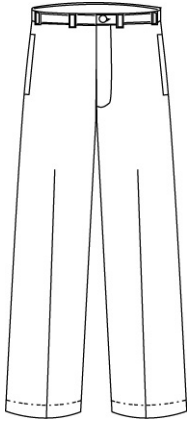

Plain Front Blended Chino Pants

60% Cotton / 40% Polyester

Style

403845-BP9 LITTLE BOYS: 4-7
403846-BP3 LITTLE BOYS SLIM:
4-7
403847-BP8 BOYS: 8-20
403848-BP2 BOYS SLIM: 8-20
403849-BP7 BOYS HUSKY: 8-20
403862-BP2 YOUNG MEN: 27-32
191130-BP0 MENS: 30-44 EVEN,
31-37 ODD

Size

Approved Colors

KHAKI

School Guidelines

LOGO NOT ALLOWED