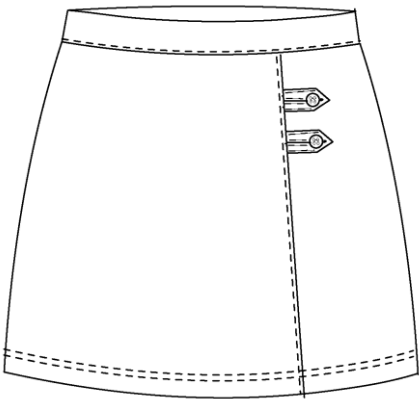

Knit Wrap Skort

100% Cotton

Style

383646-BP6 LITTLE GIRLS: 4-6X
403697-BP0 GIRLS: 7-16
406361-BPX GIRLS PLUS: 7-16
403690-BP9 WOMENS: 4-18

Size

Approved Colors

KHAKI

School Guidelines

LOGO NOT ALLOWED

Knit Gathered Skort

100% Cotton