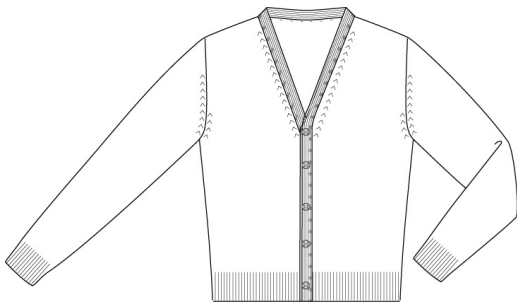

Style

315289-BP0 LITTLE KIDS: S-L
315296-BP0 BIG KIDS: S-XL
315299-BP4 WOMENS: S-XL
315298-BPX MENS: S-XL

Size

Approved Colors

BURGUNDY
CLASSIC NAVY
EVERGREEN

School Guidelines

LOGO OPTIONAL

boys'/men's

Short Sleeve Jersey Polo

100% Cotton