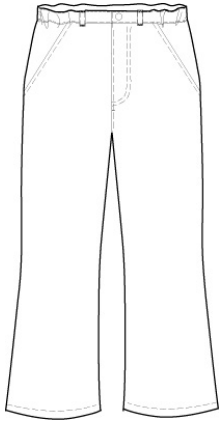

- 403659-BP5 LITTLE GIRLS: 4-6X
- 403661-BP2 GIRLS: 7-16
- 403654-BP2 WOMENS: 4-18

KHAKI

School Guidelines

LOGO NOT ALLOWED

Elastic Waist Chino Pants

60% Cotton / 40% Polyester

Style

403655-BP7 LITTLE GIRL: 4-6X
403656-BP1 GIRLS: 7-16
403657-BP6 GIRLS PLUS: 7-16
403658-BP0 WOMENS: 4-18