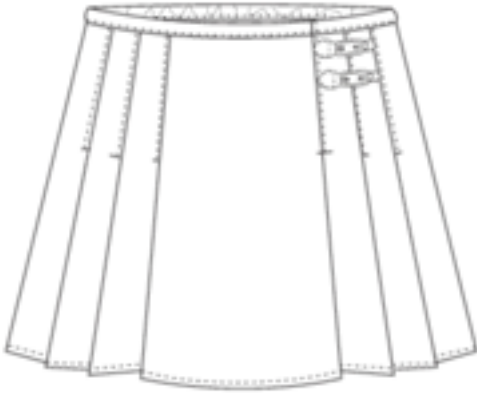

Solid Woven Pleated Side Buckle Skirt

65% Polyester / 35% Rayon

Style

403769-BP1 LITTLE GIRLS: 4-6X
403770-BP4 GIRLS: 7-16
403771-BP9 WOMENS: 4-18

Size

Approved Colors

KHAKI

School Guidelines

LOGO OPTIONAL

Long Stretch Twill Skirt

98% Cotton / 2% Spandex