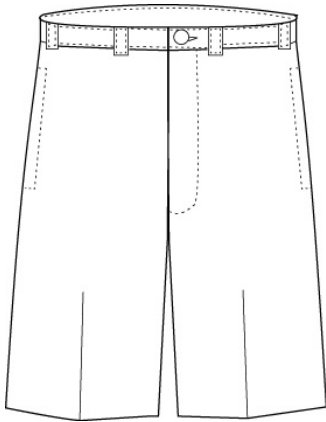

Long Sleeve Jersey Polo

100% Cotton

Style

403866-BP0 LITTLE BOYS: S-L
403867-BP5 BOYS: S-XL

Size

Approved Colors

CLASSIC NAVY
EVERGREEN
WHITE

School Guidelines

LOGO OPTIONAL

Plain Front Stain/Wrinkle Resistant Chino Shorts

100% Combed Cotton Twill

Style

231161-BPX LITTLE BOYS: 4-7
231162-BP4 LITTLE BOYS SLIM:
4-7
231164-BP3 BOYS: 8-20
231167-BP7 BOYS SLIM: 8-20
231168-BP1 BOYS HUSKY: 8-20
404347-BP6 YOUNG MEN: 27-32
231170-BP9 MENS: 30-44 EVEN,
31-37 ODD