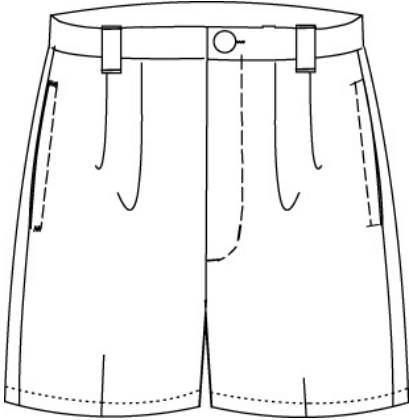

Pleat Front Blended Chino Shorts

60% Cotton / 40% Polyester