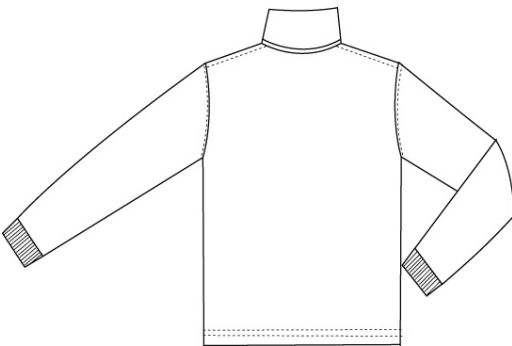

Long Sleeve Turtleneck

100% Cotton Interlock

Style

407253-BP4 LITTLE KIDS: S-L
407254-BP9 BIG KIDS: S-XL

Size

Approved Colors

WHITE

School Guidelines

LOGO MANDATORY