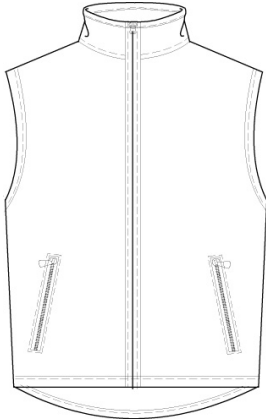

CLASSIC NAVY

School Guidelines

LOGO MANDATORY

Polar Fleece Jacket

100% Polyester

Style

188727-BP7 LITTLE KIDS: S-L
188726-BP2 BIG KIDS: S-XL
188724-BP3 WOMENS: S-XL
188725-BP8 MENS: S-XXL

Size

Approved Colors

CLASSIC NAVY

School Guidelines

LOGO MANDATORY

Polar Fleece Vest

100% Polyester Fleece

Style

188731-BP3 LITTLE KIDS: S-L
188730-BP9 BIG KIDS: S-XL
188728-BP1 WOMENS: S-XL
188729-BP6 MENS: S-XXL