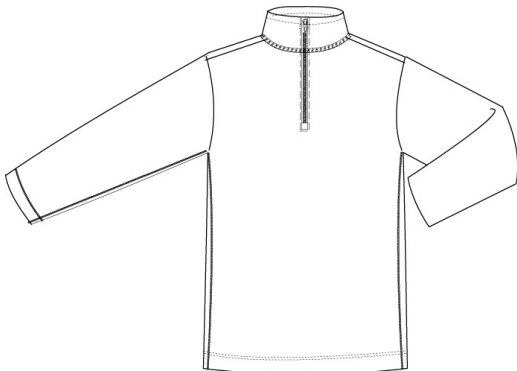

Microfleece Half-Zip Jacket

100% Polyester