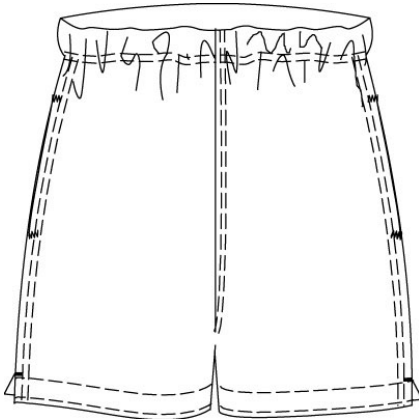

Twill Sport Shorts

100% Cotton Twill