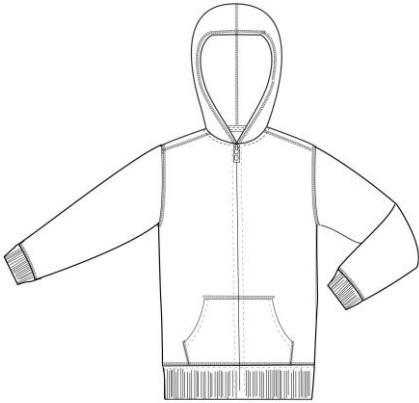

393693-BP1 LITTLE BOYS: S-L
393695-BP0 BOYS: S-XL
393699-BP9 MENS: S-XXL

Size

Approved Colors

CLASSIC NAVY

School Guidelines

LOGO MANDATORY

Zip Front Sweatshirt

80% Cotton / 20% Polyester