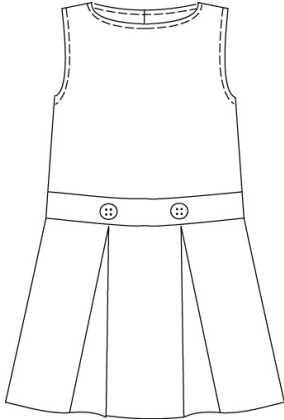

393742-BP1 LITTLE GIRLS: S-L
393743-BP6 GIRLS: S-XL
393744-BP0 WOMENS: S-XL

Size

Approved Colors

CLASSIC NAVY

School Guidelines

LOGO MANDATORY

Solid Jumper

65% Polyester / 35% Rayon