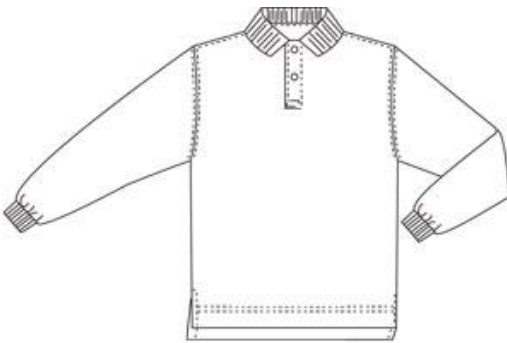

Size

Approved Colors

WHITE

School Guidelines

LOGO MANDATORY

Long Sleeve Interlock Polo

100% Cotton Interlock

Style