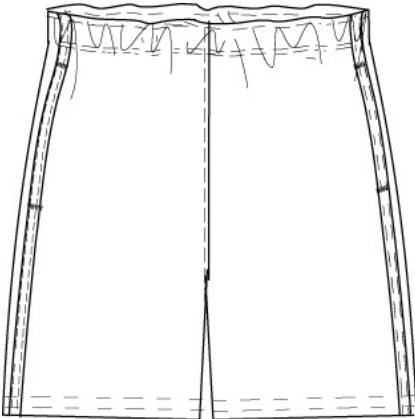

Athletic Shorts

100% Polyester

<u>Style</u>	<u>Size</u>
315426-BP0	LITTLE GIRLS: S-L
315427-BP5	GIRLS: S-XL
315428-BPX	WOMENS: S-XL

Approved Colors
DARK NAVY

School Guidelines
LOGO NOT ALLOWED