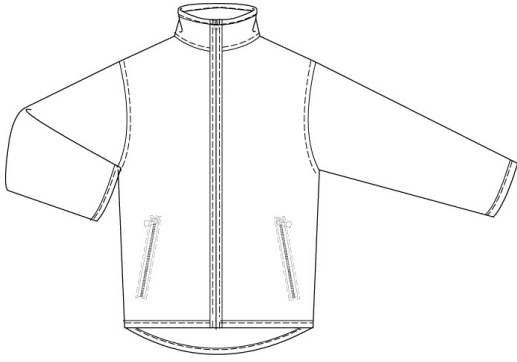

School Guidelines

LOGO MANDATORY

Microfleece Half-Zip Jacket

100% Polyester

Style

Size

Approved Colors

315366-BP2 LITTLE KIDS: S-L
315368-BP1 BIG KIDS: S-XL

CLASSIC NAVY

School Guidelines

LOGO MANDATORY

Polar Fleece Jacket

100% Polyester

Style

188727-BP7 LITTLE KIDS: S-L
188726-BP2 BIG KIDS: S-XL
188724-BP3 WOMENS: S-XL
188725-BP8 MENS: S-XXL

Size