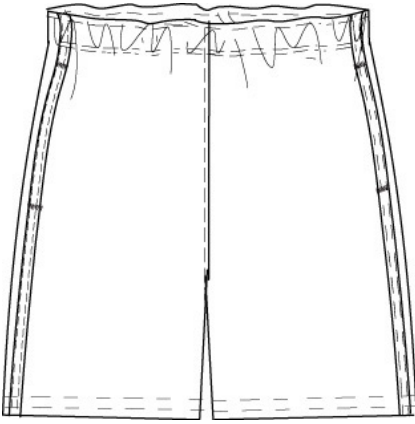

Athletic Shorts

100% Polyester