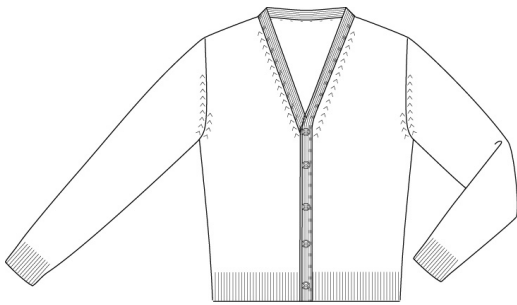

Approved Colors

CLASSIC NAVY

School Guidelines

LOGO OPTIONAL

Button Front Drifter Cardigan

100% Cotton

Style

315289-BP0 LITTLE KIDS: S-L
315296-BP0 BIG KIDS: S-XL
315299-BP4 WOMENS: S-XL
315298-BPX MENS: S-XL