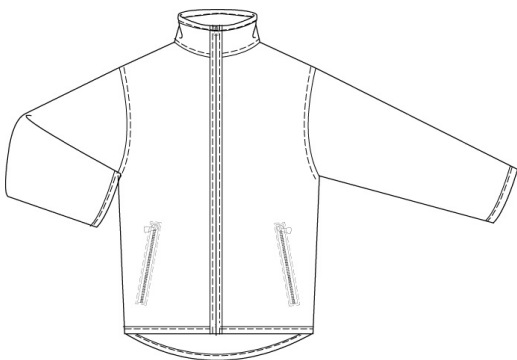

Style

063580-BP1 LITTLE KIDS: S-L
063577-BPX BIG KIDS: S-XL
168860-BP0 WOMENS: S-XL
373194-BP0 MENS: S-XXL

Size

Approved Colors

GRAY HEATHER

School Guidelines

LOGO MANDATORY
LONG SLEEVE NOT ALLOWED

Microfleece Half-Zip Jacket

100% Polyester

Style

315366-BP2 LITTLE KIDS: S-L
315368-BP1 BIG KIDS: S-XL

Size

Approved Colors

CLASSIC NAVY

School Guidelines

LOGO MANDATORY

Polar Fleece Jacket

100% Polyester

Style

188727-BP7 LITTLE KIDS: S-L
188726-BP2 BIG KIDS: S-XL
188724-BP3 WOMENS: S-XL
188725-BP8 MENS: S-XXL

Size

Approved Colors

CLASSIC NAVY

School Guidelines