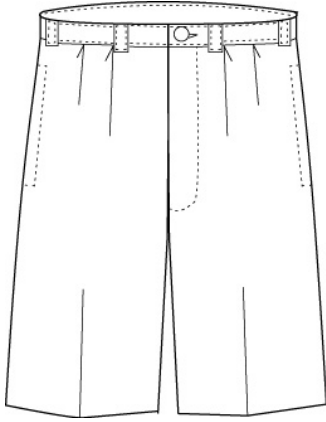

Pleat Front Blended Chino Shorts

60% Cotton / 40% Polyester

Style

Size

Approved Colors

231149-BP9	LITTLE BOYS: 4-7
231151-BP6	LITTLE BOYS SLIM: 4-7
231152-BP0	BOYS: 8-20
231154-BPX	BOYS SLIM: 8-20
231155-BP4	BOYS HUSKY: 8-20
231156-BP9	MENS: 30-44 EVEN, 31-37 ODD

CLASSIC NAVY

School Guidelines

LOGO NOT ALLOWED