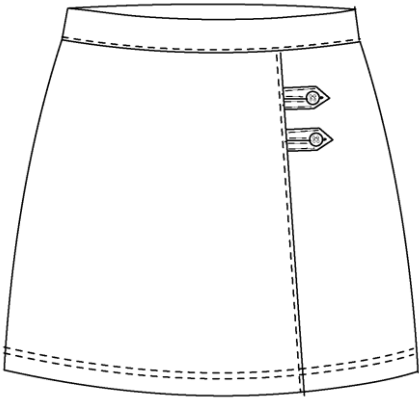

Knit Wrap Skort

100% Cotton