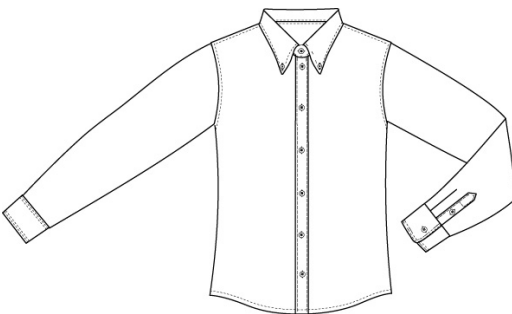

Long Sleeve Pinpoint Blouse

100% Cotton

<u>Style</u>	<u>Size</u>
315320-BP0	LITTLE GIRLS: 4-6X
315328-BP7	GIRLS: 7-16
315329-BP1	WOMENS: S-XL

Approved Colors
WHITE

School Guidelines
LOGO OPTIONAL