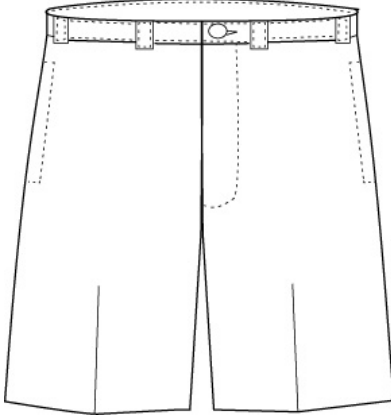

Plain Front Blended Chino Shorts

60% Cotton / 40% Polyester

Style

184383-BP2 LITTLE BOYS: 4-7
231174-BP7 LITTLE BOYS SLIM:
4-7
184384-BP7 BOYS: 8-20
231175-BP1 BOYS SLIM: 8-20
231176-BP6 BOYS HUSKY: 8-20
241937-BP9 MENS: 30-44 EVEN,
31-37 ODD

Size

Approved Colors

CLASSIC NAVY

School Guidelines

LOGO NOT ALLOWED