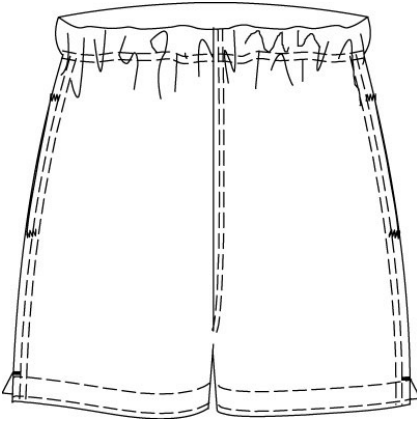

Twill Sport Shorts

100% Cotton Twill