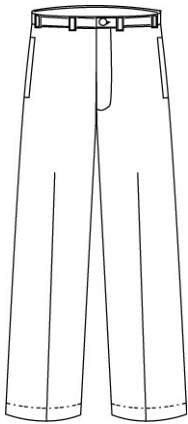

Plain Front Stain/Wrinkle Resistant Chino Pants

100% Cotton

<u>Style</u>	<u>Size</u>
403850-BPX	TODDLER: 2T-4T
403851-BP4	LITTLE BOY: 4-7
403852-BP9	LITTLE BOY SLIM: 4-7
403853-BP3	BOYS: 8-20
403854-BP8	BOYS SLIM: 8-20
403855-BP2	BOYS HUSKY: 8-20
403856-BP7	YOUNG MEN: 27-32
243850-BP5	MENS: 30-44 EVEN, 31-37 ODD

Approved Colors
CLASSIC NAVY
KHAKI

School Guidelines
LOGO IS NOT ALLOWED