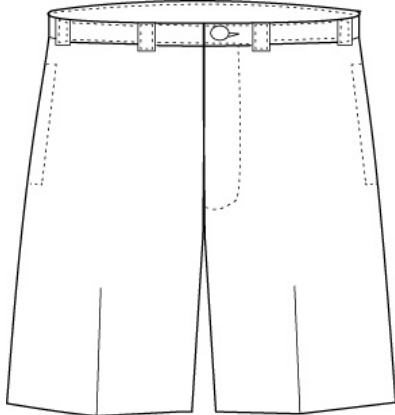

Plain Front Blended Chino Shorts

60% Cotton / 40% Polyester

Style

184383-BP2 LITTLE BOYS: 4-7
231174-BP7 LITTLE BOYS SLIM:
4-7
184384-BP7 BOYS: 8-20
231175-BP1 BOYS SLIM: 8-20
231176-BP6 BOYS HUSKY: 8-20
241937-BP9 MENS: 30-44 EVEN,
31-37 ODD

Size

Approved Colors

CLASSIC NAVY
KHAKI

School Guidelines

LOGO IS NOT ALLOWED