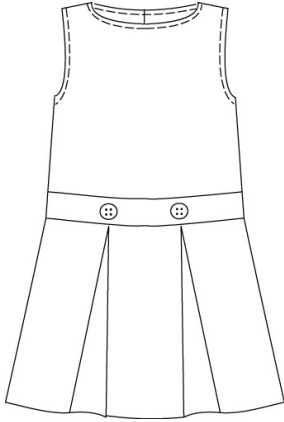

Plaid Jumper

65% Polyester / 35% Rayon