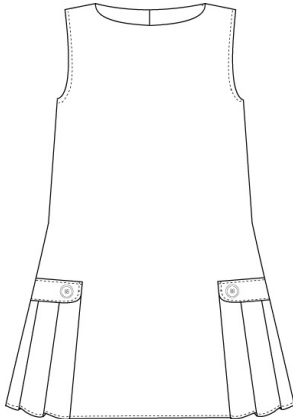

Approved Colors
CLASSIC NAVY
KHAKI

School Guidelines
LOGO 0346176K IS OPTIONAL

Plaid Jumper

65% Polyester / 35% Rayon

<u>Style</u>	<u>Size</u>
065009-BP3	LITTLE GIRLS: 4-6X
065010-BP6	GIRLS: 7-16
065011-BP0	GIRLS PLUS: 7-16

Approved Colors
CLASSIC NAVY PLAID

School Guidelines
LOGO 0346176K IS OPTIONAL

Solid Side Pleat Jumper

65% Polyester / 35% Rayon

<u>Style</u>	<u>Size</u>
246711-BP8	LITTLE GIRLS: 4-6X
246712-BP2	GIRLS: 7-16