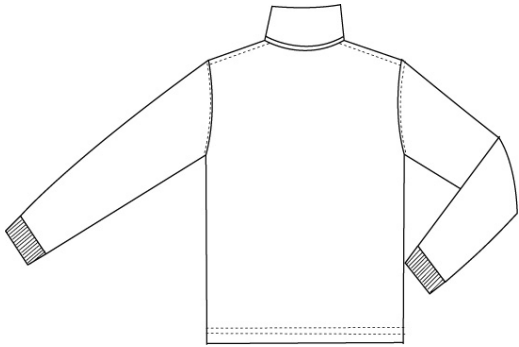

Long Sleeve Turtleneck

100% Cotton Interlock

Style

407253-BP4 LITTLE KIDS: S-L
407254-BP9 BIG KIDS: S-XL

Size

Approved Colors

CLASSIC NAVY
WHITE

School Guidelines

LOGO 0346176K IS OPTIONAL

Drifter Zip-Front Cardigan Sweater

100% Cotton