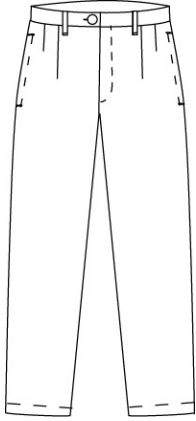

Pleat Front Reinforced Knee Chino Pants

60% Cotton / 40% Polyester

No Reinforced Knee on Men's

Style

231067-BP4 LITTLE BOYS: 4-7
231068-BP9 LITTLE BOYS SLIM:
4-7
231069-BP3 BOYS: 8-20
231070-BP6 BOYS SLIM: 8-20
231071-BP0 BOYS HUSKY: 8-20
231066-BPX MENS: 30-44 EVEN,
31-37 ODD

Size

Approved Colors

CLASSIC NAVY
KHAKI

School Guidelines

LOGO IS NOT ALLOWED