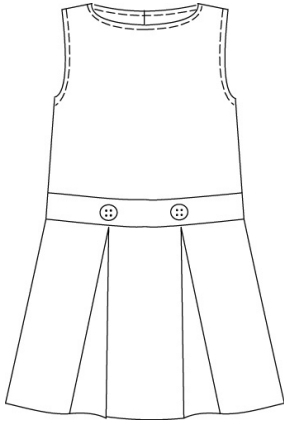

Solid Jumper

65% Polyester / 35% Rayon