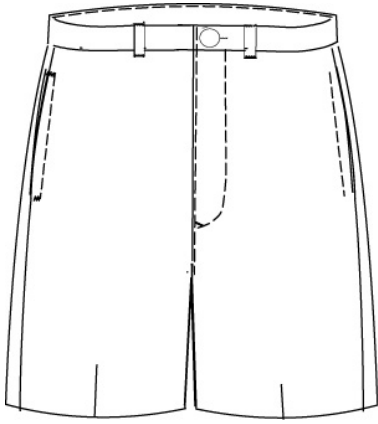

Plain Front Blended Chino Shorts

60% Cotton / 40% Polyester

Style

Size

Approved Colors

- 403774-BP2 LITTLE GIRLS: 4-6X
- 403775-BP7 LITTLE GIRLS SLIM: 4-6X
- 403776-BP1 GIRLS: 7-16
- 403777-BP6 GIRLS SLIM: 7-16
- 403778-BP0 GIRLS PLUS: 7-16
- 403783-BP1 JUNIOR: 1-13
- 403782-BP7 WOMENS: 6-18

CLASSIC NAVY
KHAKI

School Guidelines

LOGO IS NOT ALLOWED