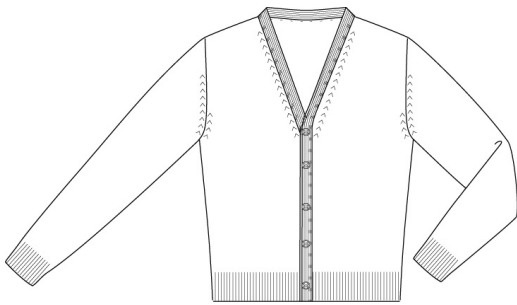

<u>Style</u>	<u>Size</u>
315289-BP0	LITTLE KIDS: S-L
315296-BP0	BIG KIDS: S-XL
315299-BP4	WOMENS: S-XL
315298-BPX	MENS: S-XL

Approved Colors
CLASSIC NAVY
MAIZE
WHITE

School Guidelines
LOGO 0346176K IS OPTIONAL