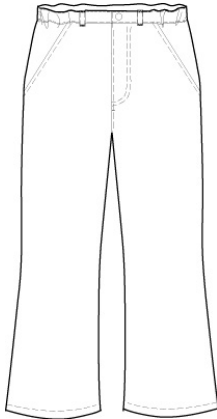

403659-BP5 LITTLE GIRLS: 4-6X
403661-BP2 GIRLS: 7-16
403654-BP2 WOMENS: 4-18

CLASSIC NAVY
KHAKI

School Guidelines

LOGO IS NOT ALLOWED

Elastic Waist Chino Pants

60% Cotton / 40% Polyester

Style

Size