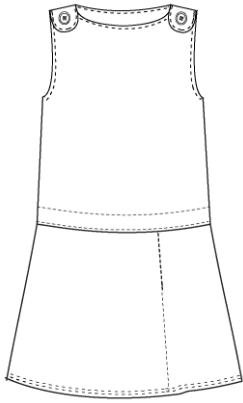

Knit Wrap Jumper

100% Cotton