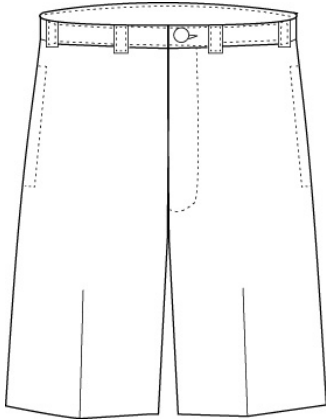

Plain Front Stain/Wrinkle Resistant Chino Shorts

100% Combed Cotton Twill

Style

231161-BPX LITTLE BOYS: 4-7
231162-BP4 LITTLE BOYS SLIM:
4-7
231164-BP3 BOYS: 8-20
231167-BP7 BOYS SLIM: 8-20
231168-BP1 BOYS HUSKY: 8-20
404347-BP6 YOUNG MEN: 27-32
231170-BP9 MENS: 30-44 EVEN,
31-37 ODD

Size

Approved Colors

CLASSIC NAVY
KHAKI

School Guidelines

LOGO IS NOT ALLOWED