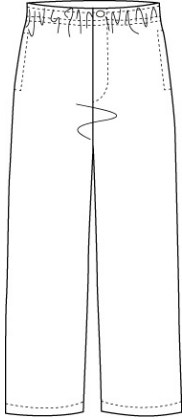

Elastic Waist Chino Pants

60% Cotton / 40% Polyester

Style

403842-BP5 LITTLE BOYS: 4-7
403843-BPX BOYS: 8-20
403844-BP4 BOYS HUSKY: 8-20
092516-BP4 MENS: 30-44 EVEN,
31-37 ODD

Size

Approved Colors

CLASSIC NAVY
KHAKI

School Guidelines

LOGO IS NOT ALLOWED

Accessories

Braided Belt

Leather

Style

096197-BP4 BOYS: S-XXL