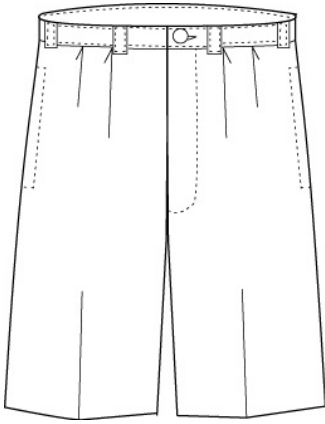

184383-BP2 LITTLE BOYS: 4-7
231174-BP7 LITTLE BOYS SLIM:
4-7
184384-BP7 BOYS: 8-20
231175-BP1 BOYS SLIM: 8-20
231176-BP6 BOYS HUSKY: 8-20
241937-BP9 MENS: 30-44 EVEN,
31-37 ODD

Size

Approved Colors

CLASSIC NAVY
KHAKI

School Guidelines

LOGO IS NOT ALLOWED

Pleat Front Blended Chino Shorts

60% Cotton / 40% Polyester

<u>Style</u>	<u>Size</u>
231151-BP6	LITTLE BOYS SLIM: 4-7
231152-BP0	BOYS: 8-20
231154-BPX	BOYS SLIM: 8-20
231155-BP4	BOYS HUSKY: 8-20
231156-BP9	MENS: 30-44 EVEN, 31-37 ODD