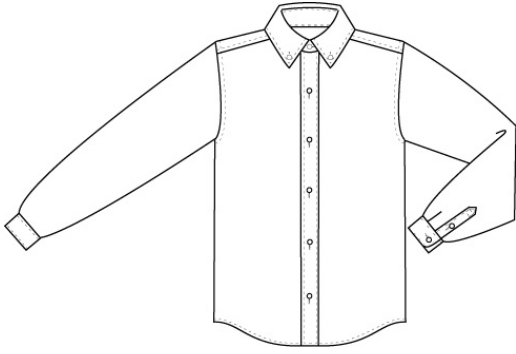

Long Sleeve No Iron Pinpoint Shirt

100% No-Iron Cotton

Style

219319-BP6 LITTLE BOYS: 4-7
219320-BP9 BOYS: 8-20
322776-BP2 MENS: S-XL

Size

Approved Colors

BLUE
WHITE

School Guidelines

LOGO 0346176K IS OPTIONAL