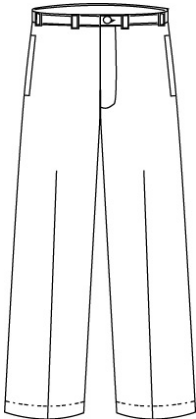

- 403780-BP8 LITTLE GIRLS: 4-6X
- 403781-BP2 GIRLS: 7-16
- 403779-BP5 WOMENS: 4-18

CLASSIC NAVY
KHAKI

School Guidelines

LOGO IS NOT ALLOWED

Plain Front Stretch Chino Pants

98% Cotton / 2% spandex

Style

Size