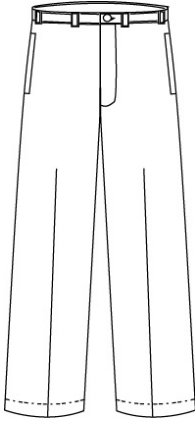

- 403780-BP8 LITTLE GIRLS: 4-6X
- 403781-BP2 GIRLS: 7-16
- 403779-BP5 WOMENS: 4-18

CLASSIC NAVY
KHAKI

School Guidelines

LOGO IS NOT ALLOWED

Plain Front Stretch Chino Pants

98% Cotton / 2% spandex

Style

Size

LOGO IS NOT ALLOWED

Plain Front Blended Chino Pants

60% Cotton / 40% Polyester

Style

Size

Approved Colors

403665-BP0 TODDLER: 2T-4T
403666-BP5 LITTLE GIRLS: 4-6X
403667-BPX LITTLE GIRLS SLIM:
4-6X
403668-BP4 GIRLS: 7-16
403669-BP9 GIRLS SLIM: 7-16
403670-BP1 GIRLS PLUS: 7-16
404343-BP8 JUNIOR: 1-13
403664-BP6 WOMENS: 4-18