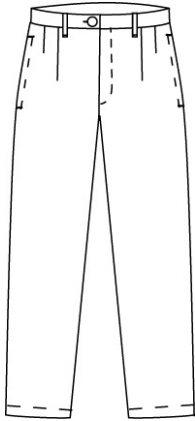

Pleat Front Stain/Wrinkle Resistant Chino Pants

100% Cotton

Style

403857-BP1 LITTLE BOYS: 4-7
403858-BP6 BOYS SLIM: 4-7
403859-BP0 BOYS: 8-20
403860-BP3 BOYS SLIM: 8-20
403861-BP8 BOYS HUSKY: 8-20

Size

Approved Colors

CLASSIC NAVY
KHAKI

School Guidelines

LOGO IS NOT ALLOWED