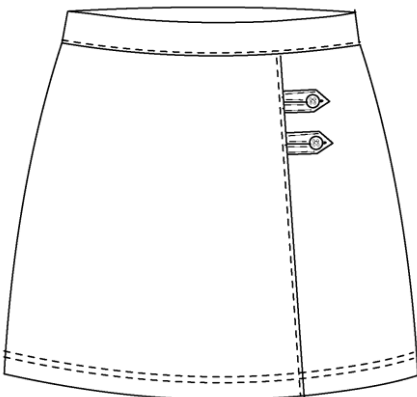

Knit Wrap Skort

100% Cotton

Style

383646-BP6 LITTLE GIRLS: 4-6X
403697-BP0 GIRLS: 7-16
406361-BPX GIRLS PLUS: 7-16
403690-BP9 WOMENS: 4-18

Size

Approved Colors

CLASSIC NAVY
KHAKI

School Guidelines

LOGO IS NOT ALLOWED