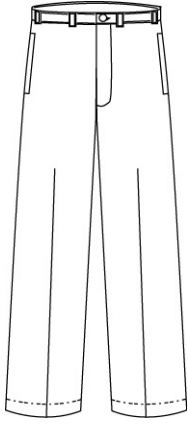

Plain Front Blended Chino Pants

60% Cotton / 40% Polyester

Style

403845-BP9 LITTLE BOYS: 4-7
403846-BP3 LITTLE BOYS SLIM:
4-7
403847-BP8 BOYS: 8-20
403848-BP2 BOYS SLIM: 8-20
403849-BP7 BOYS HUSKY: 8-20
403862-BP2 YOUNG MEN: 27-32
191130-BP0 MENS: 30-44 EVEN,
31-37 ODD

Size

Approved Colors

CLASSIC NAVY
KHAKI

School Guidelines

LOGO IS NOT ALLOWED