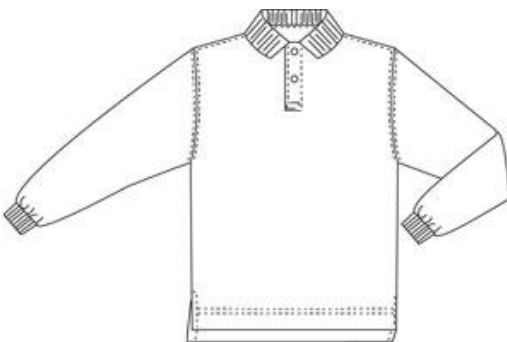

Long Sleeve Interlock Polo

100% Cotton Interlock

Style

051356-BP8 LITTLE KIDS: S-L
051369-BP5 BIG KIDS: S-XL
396030-BP5 BIG KIDS HUSKY: M-XL
313699-BP1 WOMENS: S-XL
313700-BP0 MENS: S-XL

Size

Approved Colors

BLACK
BURGUNDY
CHAMBRAY BLUE
CLASSIC NAVY
COBALT
DEEP PURPLE
EVERGREEN
GRAY HEATHER
ICE PINK
MAIZE
RED
WHITE

School Guidelines

LOGO 0346176K IS OPTIONAL
GRADES K-5 MAY WEAR CHAMBRAY BLUE, CLASSIC NAVY, MAIZE, WHITE