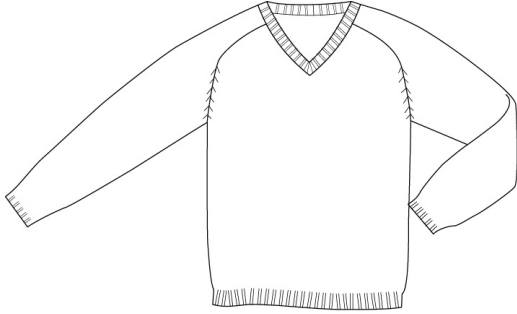

Drifter V-Neck Sweater

100% Cotton

<u>Style</u>	<u>Size</u>
223008-BPX	LITTLE KIDS: S-L
223010-BP7	BIG KIDS: S-XL
223011-BP1	WOMENS: S-XL
223013-BP0	MENS: S-XL

Approved Colors
CLASSIC NAVY
MAIZE
WHITE

School Guidelines
LOGO 0346176K IS OPTIONAL

Button Front Drifter Cardigan

100% Cotton