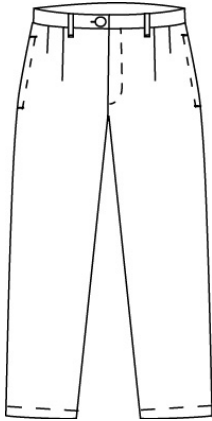

Pleat Front Chino Pants

60% Cotton / 40% Polyester