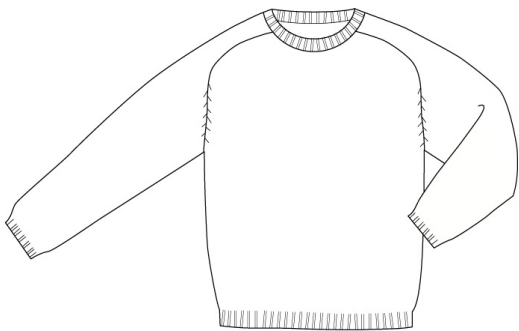

Style

223003-BP7 LITTLE KIDS: S-L
223004-BP1 BIG KIDS: S-XL
223005-BP6 WOMENS: S-XL
223006-BP0 MENS: S-XL

Size

Approved Colors

CLASSIC NAVY
MAIZE
WHITE

School Guidelines

LOGO 0346176K IS OPTIONAL