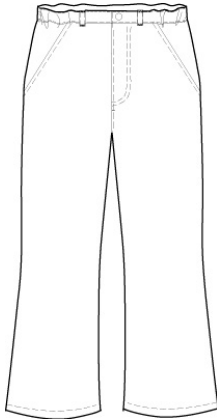

Elastic Waist Chino Pants

60% Cotton / 40% Polyester