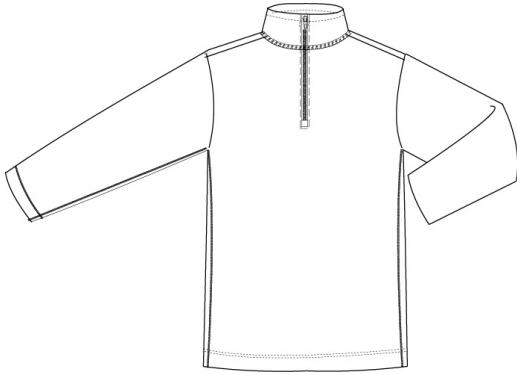

Microfleece Half-Zip Jacket

100% Polyester

Style

315366-BP2 LITTLE KIDS: S-L
315368-BP1 BIG KIDS: S-XL

Size

Approved Colors

CLASSIC NAVY

School Guidelines

LOGO MANDATORY

Polar Fleece Jacket

100% Polyester