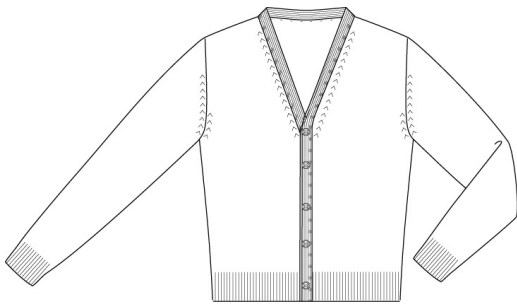

Style

Size

315289-BP0 LITTLE KIDS: S-L
315296-BP0 BIG KIDS: S-XL
315299-BP4 WOMENS: S-XL
315298-BPX MENS: S-XL

Approved Colors

CLASSIC NAVY
WHITE

School Guidelines

LOGO OPTIONAL