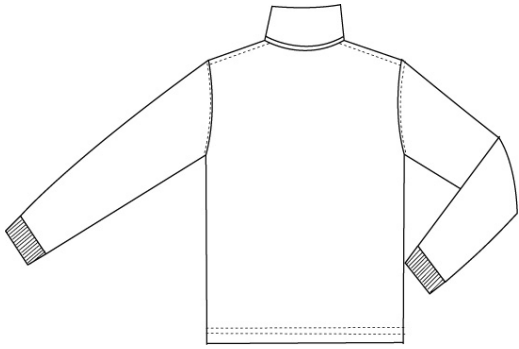

Long Sleeve Turtleneck

100% Cotton Interlock

Style

407253-BP4 LITTLE KIDS: S-L
407254-BP9 BIG KIDS: S-XL

Size

Approved Colors

WHITE

School Guidelines

LOGO MANDATORY

Drifter Zip-Front Cardigan Sweater

100% Cotton