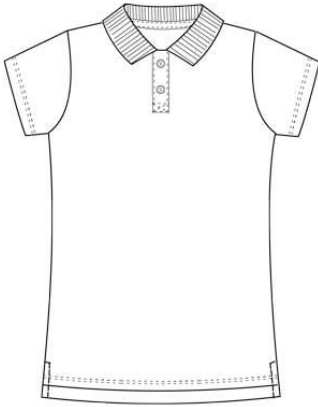

Short Sleeve Feminine Fit Interlock Polo

100% Cotton