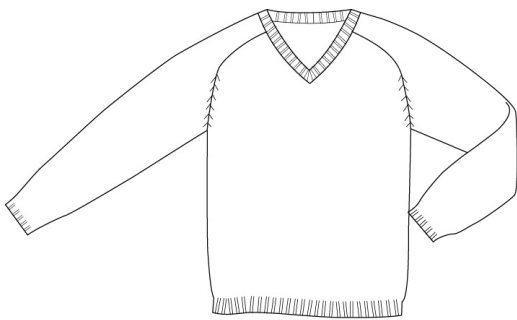

<u>Style</u>	<u>Size</u>
223008-BPX	LITTLE KIDS: S-L
223010-BP7	BIG KIDS: S-XL
223011-BP1	WOMENS: S-XL
223013-BP0	MENS: S-XL

School Guidelines
LOGO OPTIONAL

Approved Colors
BURGUNDY
CLASSIC NAVY
EVERGREEN
MAIZE
RED
WHITE