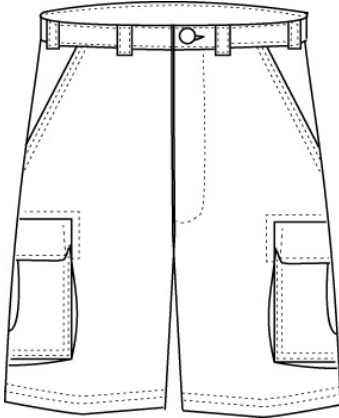

Cargo Shorts

100% Cotton

Style

231538-BP1 LITTLE BOYS: 4-7
231539-BP6 LITTLE BOYS SLIM:
4-7
231540-BP9 BOYS: 8-20
231541-BP3 BOYS SLIM: 8-20
231542-BP8 BOYS HUSKY: 8-20
231543-BP2 MENS: 30-44 EVEN,
31-37 ODD

Size

Approved Colors

CLASSIC NAVY
KHAKI

School Guidelines

LOGO NOT ALLOWED