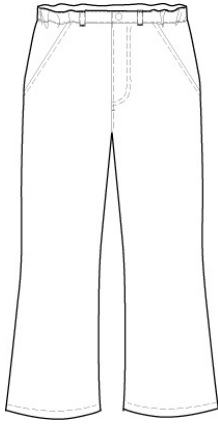

- 403659-BP5 LITTLE GIRLS: 4-6X
- 403661-BP2 GIRLS: 7-16
- 403654-BP2 WOMENS: 4-18

BLACK
CLASSIC NAVY
KHAKI

School Guidelines

LOGO NOT ALLOWED

Elastic Waist Chino Pants

60% Cotton / 40% Polyester

<u>Style</u>	<u>Size</u>
403655-BP7	LITTLE GIRL: 4-6X
403656-BP1	GIRLS: 7-16
403657-BP6	GIRLS PLUS: 7-16
403658-BP0	WOMENS: 4-18