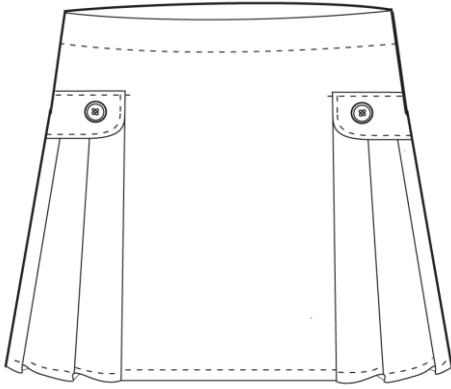

Plaid Side Pleated Skort

65% Polyester / 35% Rayon

Style

231586-BP0 LITTLE GIRLS: 4-6X
231587-BP5 LITTLE GIRLS SLIM:
4-6X
231588-BPX GIRLS: 7-16
231589-BP4 GIRLS SLIM: 7-16
231590-BP7 GIRLS PLUS: 7-16
403724-BP4 JUNIOR: 3-13 (ODD)
231591-BP1 WOMENS: 4-18

Size

Approved Colors

CLASSIC NAVY LARGE PLAID
CLASSIC NAVY PLAID
CLASSIC NAVY/EVERGREEN
PLAID
CLEAR BLUE PLAID
HUNTER/CLASSIC NAVY
PLAID
RED PLAID
WHITE PLAID

School Guidelines

LOGO NOT ALLOWED