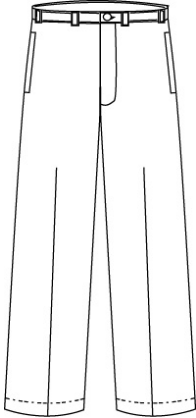

Plain Front Blended Chino Pants

60% Cotton / 40% Polyester

Style

Size

Approved Colors

- 403665-BP0 TODDLER: 2T-4T
- 403666-BP5 LITTLE GIRLS: 4-6X
- 403667-BPX LITTLE GIRLS SLIM:
  4-6X
- 403668-BP4 GIRLS: 7-16
- 403669-BP9 GIRLS SLIM: 7-16
- 403670-BP1 GIRLS PLUS: 7-16
- 404343-BP8 JUNIOR: 1-13
- 403664-BP6 WOMENS: 4-18

CLASSIC NAVY
KHAKI

School Guidelines

LOGO NOT ALLOWED