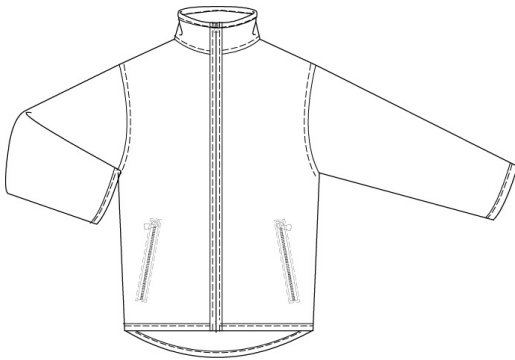

Size

Approved Colors

BURGUNDY
CLASSIC NAVY
EVERGREEN
MAIZE
RED

School Guidelines

LOGO OPTIONAL

Polar Fleece Jacket

100% Polyester

Style