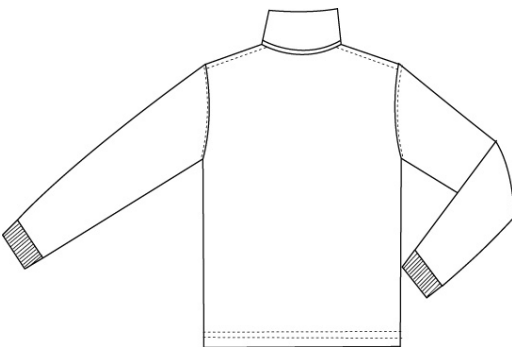

Long Sleeve Turtleneck

100% Cotton Interlock

Style

407253-BP4 LITTLE KIDS: S-L
407254-BP9 BIG KIDS: S-XL

Size

Approved Colors

CLASSIC NAVY
RICH RED
WHITE

School Guidelines

LOGO OPTIONAL