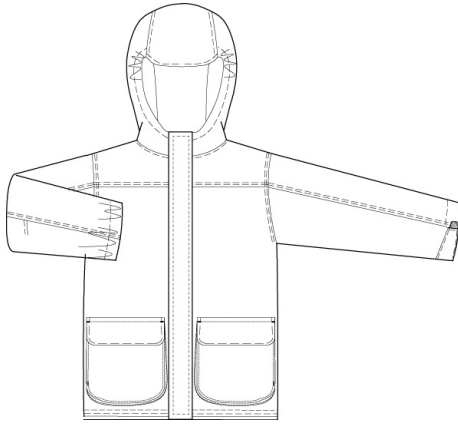

Squall Parka

3-ply Supplex® nylon shell

Style

191414-BPX LITTLE KIDS: S-L
191415-BP4 BIG KIDS: S-XL

Size

Approved Colors

BLACK FOREST
BURGUNDY
CLASSIC NAVY
CLASSIC RED
DARK COBALT BLUE

School Guidelines

LOGO OPTIONAL
MAY BE WORN OUTSIDE OF SCHOOL ONLY