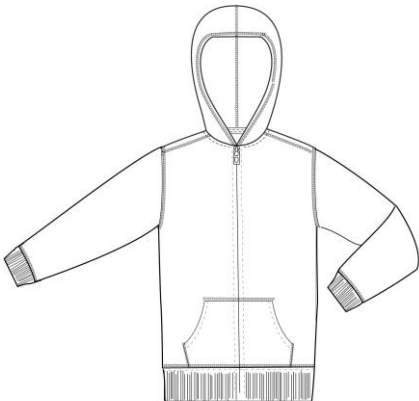

Zip Front Sweatshirt

80% Cotton / 20% Polyester

Style

393713-BP5 LITTLE BOYS: S-L
393714-BPX BOYS: S-XL
393715-BP4 MENS: S-XXL

Size

Approved Colors

CLASSIC NAVY
COBALT
EVERGREEN
RED

School Guidelines

LOGO OPTIONAL
ONLY CLASSIC NAVY AND RED MAY BE
WORN TO SCHOOL