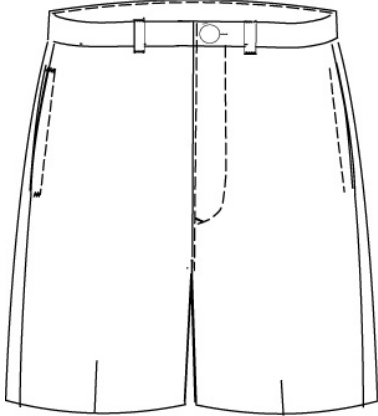

Plain Front Blended Chino Shorts

60% Cotton / 40% Polyester

Style

403774-BP2 LITTLE GIRLS: 4-6X
403775-BP7 LITTLE GIRLS SLIM:
4-6X
403776-BP1 GIRLS: 7-16
403777-BP6 GIRLS SLIM: 7-16
403778-BP0 GIRLS PLUS: 7-16
403783-BP1 JUNIOR: 1-13
403782-BP7 WOMENS: 6-18

Size

Approved Colors

CLASSIC NAVY
KHAKI

School Guidelines

LOGO NOT ALLOWED