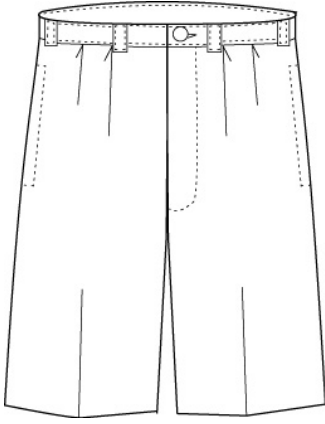

Pleat Front Blended Chino Shorts

60% Cotton / 40% Polyester

Style

231149-BP9 LITTLE BOYS: 4-7
231151-BP6 LITTLE BOYS SLIM:
4-7
231152-BP0 BOYS: 8-20
231154-BPX BOYS SLIM: 8-20
231155-BP4 BOYS HUSKY: 8-20
231156-BP9 MENS: 30-44 EVEN,
31-37 ODD

Size

Approved Colors

CLASSIC NAVY
KHAKI

School Guidelines

LOGO NOT ALLOWED