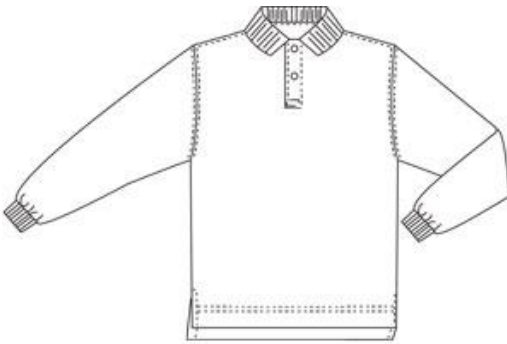

Long Sleeve Interlock Polo

100% Cotton Interlock

Style

051356-BP8 LITTLE KIDS: S-L
051369-BP5 BIG KIDS: S-XL
396030-BP5 BIG KIDS HUSKY: M-
XL
313699-BP1 WOMENS: S-XL
313700-BP0 MENS: S-XL

Size

Approved Colors

BURGUNDY
CHAMBRAY BLUE
CLASSIC NAVY
EVERGREEN
ICE PINK
MAIZE
RED
WHITE

School Guidelines

LOGO MANDATORY ON CLASSIC NAVY -
FIELD TRIPS
LOGO OPTIONAL ON ALL OTHER COLORS
ICE PINK MAY BE WORN OUTSIDE OF
SCHOOL ONLY