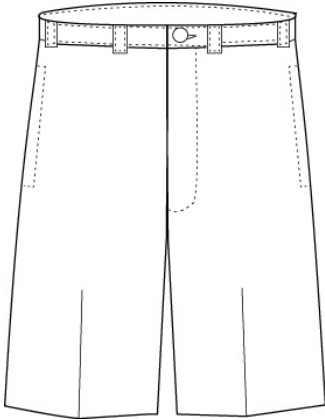

Plain Front Stain/Wrinkle Resistant Chino Shorts

100% Combed Cotton Twill

Style

231161-BPX LITTLE BOYS: 4-7
231162-BP4 LITTLE BOYS SLIM:
4-7
231164-BP3 BOYS: 8-20
231167-BP7 BOYS SLIM: 8-20
231168-BP1 BOYS HUSKY: 8-20
404347-BP6 YOUNG MEN: 27-32
231170-BP9 MENS: 30-44 EVEN,
31-37 ODD

Size

Approved Colors

CLASSIC NAVY
KHAKI

School Guidelines

LOGO NOT ALLOWED