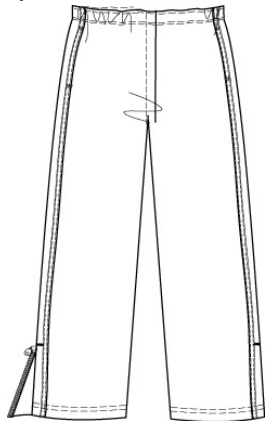

Athletic Pants

100% Polyester

Style

322913-BP2 LITTLE GIRLS: 4-6X
322916-BP6 GIRLS: 7-16
315425-BP6 WOMENS: S-XL

Size

Approved Colors

CLASSIC BLACK
DARK NAVY
DARK RED
DEEP COBALT

School Guidelines

LOGO OPTIONAL
MAY BE WORN OUTSIDE OF SCHOOL ONLY