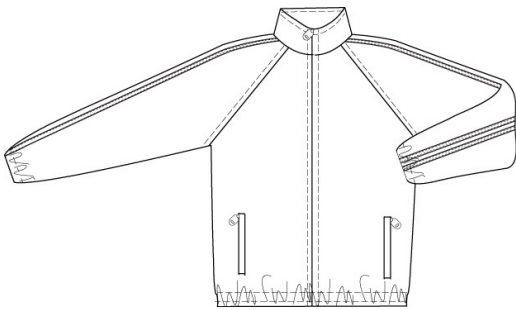

<u>Style</u>	<u>Size</u>
315432-BP6	LITTLE BOYS: S-L
315433-BP0	BOYS: S-XL
315434-BP5	MENS: S-XL

Approved Colors
CLASSIC BLACK
DARK NAVY
DARK RED
DEEP COBALT

School Guidelines

LOGO OPTIONAL
MAY BE WORN OUTSIDE OF SCHOOL
ONLY