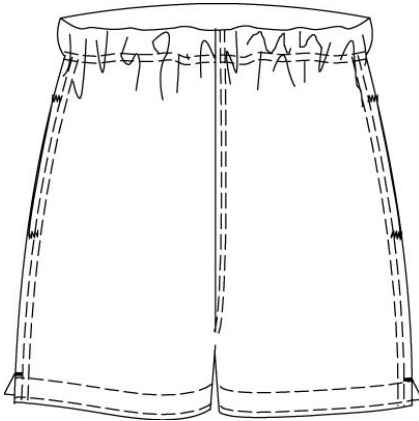

Twill Sport Shorts

100% Cotton Twill