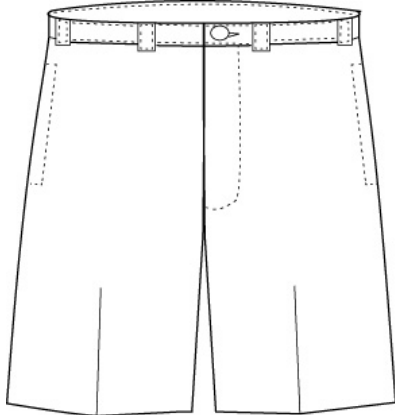

Plain Front Blended Chino Shorts

60% Cotton / 40% Polyester

Style

184383-BP2 LITTLE BOYS: 4-7
231174-BP7 LITTLE BOYS SLIM:
4-7
184384-BP7 BOYS: 8-20
231175-BP1 BOYS SLIM: 8-20
231176-BP6 BOYS HUSKY: 8-20
241937-BP9 MENS: 30-44 EVEN,
31-37 ODD

Size

Approved Colors

CLASSIC NAVY
KHAKI

School Guidelines

LOGO NOT ALLOWED