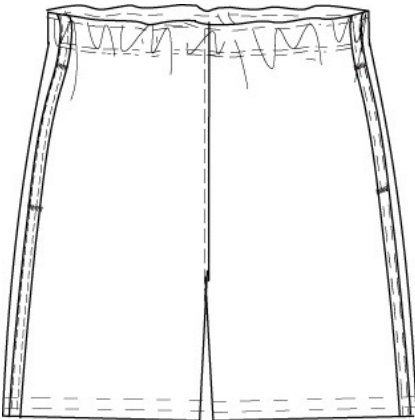

Athletic Shorts

100% Polyester

<u>Style</u>	<u>Size</u>
315438-BP3	LITTLE BOYS: S-L
315439-BP8	BOYS: S-XL
315440-BP0	MENS: S-XL

Approved Colors
CLASSIC BLACK
DARK NAVY
DARK RED
DEEP COBALT

School Guidelines

LOGO OPTIONAL
MAY BE WORN OUTSIDE OF SCHOOL
ONLY