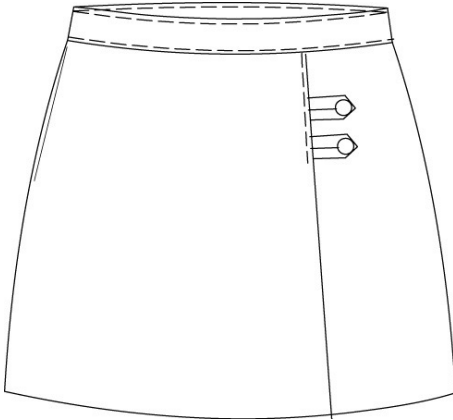

Plaid A-Line Skirt

65% Polyester / 35% Rayon

Style

053785-BP9 LITTLE GIRLS: 4-6X
055613-BP5 LITTLE GIRLS SLIM:
4-6X
053786-BP3 GIRLS: 7-16
055614-BPX GIRLS SLIM: 7-16
055465-BP7 GIRLS PLUS: 7-16
250213-BP3 WOMENS: 4-18

Size

Approved Colors

CLASSIC NAVY LARGE PLAID
CLASSIC NAVY PLAID
CLASSIC NAVY/EVERGREEN
PLAID
CLEAR BLUE PLAID
HUNTER/CLASSIC NAVY
PLAID
RED PLAID
WHITE PLAID

School Guidelines

LOGO NOT ALLOWED
SHORTS OR TIGHTS MUST BE WORN
UNDER SKIRTS