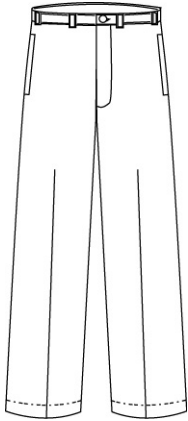

Plain Front Blended Chino Pants

60% Cotton / 40% Polyester

Style

403845-BP9 LITTLE BOYS: 4-7
403846-BP3 LITTLE BOYS SLIM:
4-7
403847-BP8 BOYS: 8-20
403848-BP2 BOYS SLIM: 8-20
403849-BP7 BOYS HUSKY: 8-20
403862-BP2 YOUNG MEN: 27-32
191130-BP0 MENS: 30-44 EVEN,
31-37 ODD

Size

Approved Colors

BLACK
CLASSIC NAVY
GRAY
KHAKI

School Guidelines

LOGO NOT ALLOWED