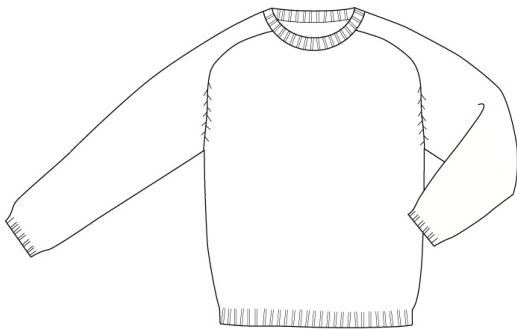

<u>Style</u>	<u>Size</u>
223003-BP7	LITTLE KIDS: S-L
223004-BP1	BIG KIDS: S-XL
223005-BP6	WOMENS: S-XL
223006-BP0	MENS: S-XL

School Guidelines
LOGO OPTIONAL

Approved Colors
BURGUNDY
CLASSIC NAVY
EVERGREEN
MAIZE
RED
WHITE

Drifter V-Neck Sweater

100% Cotton