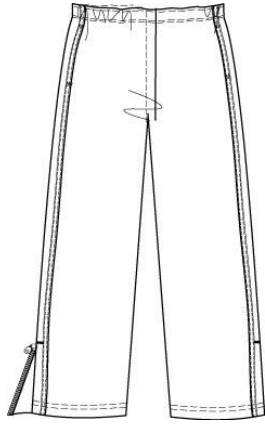

Athletic Pants

100% Polyester

<u>Style</u>	<u>Size</u>
322917-BP0	LITTLE BOYS: 4-7
322919-BPX	BOYS: 8-20
315437-BP9	MENS: S-XL

Approved Colors
CLASSIC BLACK
DARK NAVY
DARK RED
DEEP COBALT

School Guidelines

LOGO OPTIONAL
MAY BE WORN OUTSIDE OF SCHOOL ONLY