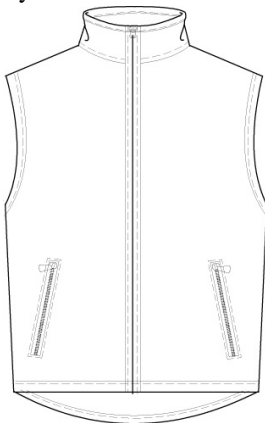

188727-BP7 LITTLE KIDS: S-L
188726-BP2 BIG KIDS: S-XL
188724-BP3 WOMENS: S-XL
188725-BP8 MENS: S-XXL

Size

Approved Colors

BLACK
BURGUNDY
CLASSIC NAVY
COBALT
EVERGREEN
RED

School Guidelines

LOGO OPTIONAL

MAY BE WORN OUTSIDE OF SCHOOL ONLY

Polar Fleece Vest

100% Polyester Fleece

Style

188731-BP3 LITTLE KIDS: S-L
188730-BP9 BIG KIDS: S-XL
188728-BP1 WOMENS: S-XL
188729-BP6 MENS: S-XXL

Size

Approved Colors

BLACK
BURGUNDY
CLASSIC NAVY
COBALT
EVERGREEN
RED