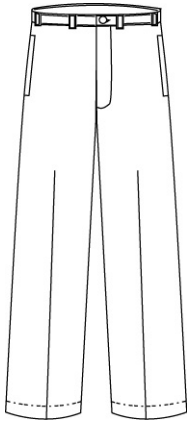

231538-BP1 LITTLE BOYS: 4-7
231539-BP6 LITTLE BOYS SLIM:
4-7
231540-BP9 BOYS: 8-20
231541-BP3 BOYS SLIM: 8-20
231542-BP8 BOYS HUSKY: 8-20
231543-BP2 MENS: 30-44 EVEN,
31-37 ODD

Size

Approved Colors

CLASSIC NAVY
KHAKI

School Guidelines

LOGO NOT ALLOWED

Plain Front Stain/Wrinkle Resistant Chino Pants

100% Cotton

Style

403850-BPX TODDLER: 2T-4T
403851-BP4 LITTLE BOY: 4-7
403852-BP9 LITTLE BOY SLIM: 4-7
403853-BP3 BOYS: 8-20
403854-BP8 BOYS SLIM: 8-20
403855-BP2 BOYS HUSKY: 8-20
403856-BP7 YOUNG MEN: 27-32
243850-BP5 MENS: 30-44 EVEN,
31-37 ODD