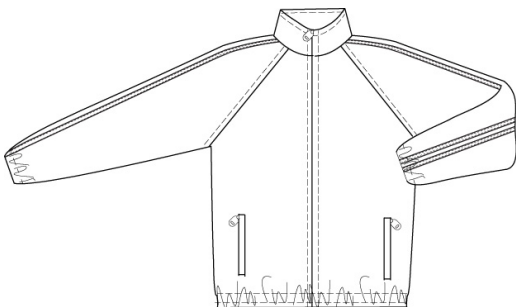

Athletic Jacket

100% Polyester

Style

315420-BP3 LITTLE GIRLS: S-L
315421-BP8 GIRLS: S-XL
315422-BP2 WOMENS: S-XL

Size

Approved Colors

CLASSIC BLACK
DARK NAVY
DARK RED
DEEP COBALT

School Guidelines