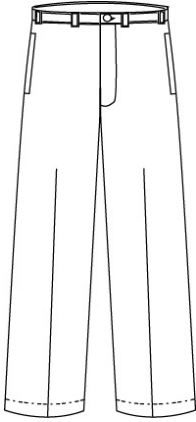

403780-BP8 LITTLE GIRLS: 4-6X
403781-BP2 GIRLS: 7-16
403779-BP5 WOMENS: 4-18

Size

Approved Colors

BLACK
CLASSIC NAVY
KHAKI

School Guidelines

LOGO NOT ALLOWED

Plain Front Stretch Chino Pants

98% Cotton / 2% spandex