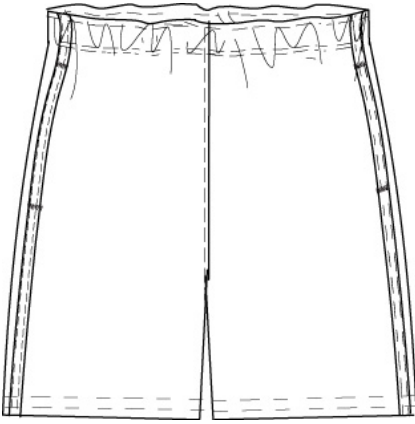

Athletic Shorts

100% Polyester

Style

315426-BP0 LITTLE GIRLS: S-L
315427-BP5 GIRLS: S-XL
315428-BPX WOMENS: S-XL

Size

Approved Colors

CLASSIC BLACK
DARK NAVY
DARK RED
DEEP COBALT

School Guidelines

LOGO OPTIONAL
MAY BE WORN OUTSIDE OF SCHOOL ONLY