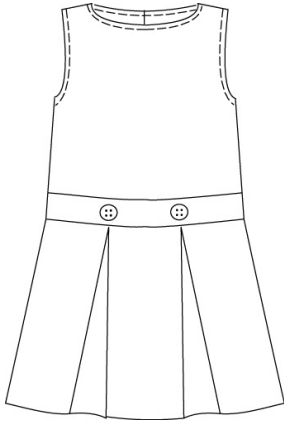

School Guidelines
LOGO NOT ALLOWED
SHORTS OR TIGHTS MUST BE WORN
UNDER JUMPERS

Plaid Jumper

65% Polyester / 35% Rayon

<u>Style</u>	<u>Size</u>
065009-BP3	LITTLE GIRLS: 4-6X
065010-BP6	GIRLS: 7-16
065011-BP0	GIRLS PLUS: 7-16