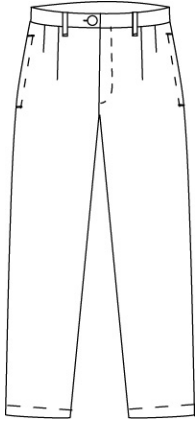

Pleat Front Reinforced Knee Chino Pants

No Reinforced Knee on Men's

60% Cotton / 40% Polyester

Style

Size

Approved Colors

231067-BP4 LITTLE BOYS: 4-7
231068-BP9 LITTLE BOYS SLIM:
4-7
231069-BP3 BOYS: 8-20
231070-BP6 BOYS SLIM: 8-20
231071-BP0 BOYS HUSKY: 8-20
231066-BPX MENS: 30-44 EVEN,
31-37 ODD

BLACK
CLASSIC NAVY
KHAKI

School Guidelines

LOGO NOT ALLOWED