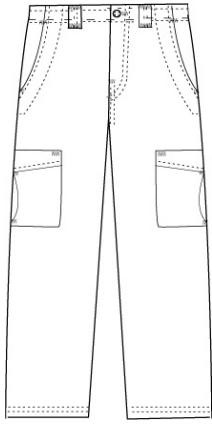

403842-BP5 LITTLE BOYS: 4-7
403843-BPX BOYS: 8-20
403844-BP4 BOYS HUSKY: 8-20
092516-BP4 MENS: 30-44 EVEN,
31-37 ODD

BLACK
CLASSIC NAVY
KHAKI

School Guidelines

LOGO NOT ALLOWED

Stain/Wrinkle Resistant Cargo Pants

100% Cotton

Style

231274-BPX LITTLE BOYS: 4-7
231276-BP9 LITTLE BOYS SLIM:
4-7
231279-BP2 BOYS: 8-20
231280-BP5 BOYS SLIM: 8-20
231281-BPX BOYS HUSKY: 8-20
404346-BP1 YOUNG MEN: 27-32
381268-BP8 MENS: 30-44 EVEN,
31-37 ODD