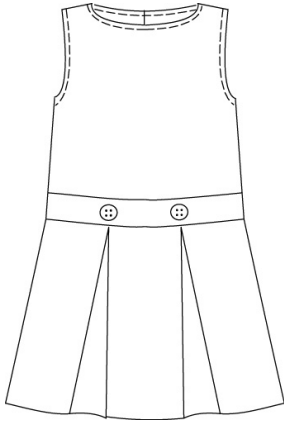

Solid Jumper

65% Polyester / 35% Rayon

<u>Style</u>	<u>Size</u>
068175-BP9	LITTLE GIRLS: 4-6X
068176-BP3	GIRLS: 7-16
068177-BP8	GIRLS PLUS: 7-16

Approved Colors
CLASSIC NAVY
KHAKI

School Guidelines
LOGO NOT ALLOWED
SHORTS OR TIGHTS MUST BE WORN
UNDER JUMPERS