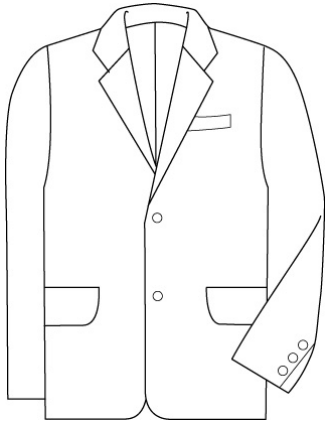

Blazer

55% Polyester / 45% Wool