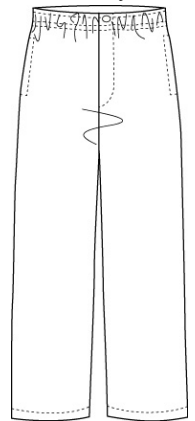

Elastic Waist Chino Pants

60% Cotton / 40% Polyester

Style

Size

Approved Colors

403842-BP5 LITTLE BOYS: 4-7
403843-BPX BOYS: 8-20
403844-BP4 BOYS HUSKY: 8-20
092516-BP4 MENS: 30-44 EVEN,
31-37 ODD

BLACK
CLASSIC NAVY
KHAKI

School Guidelines

LOGO NOT ALLOWED