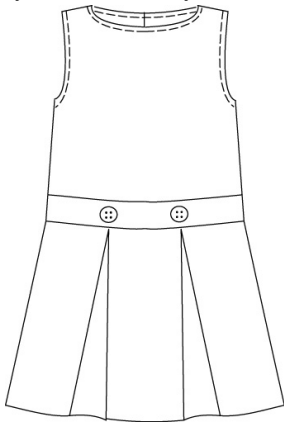

Plaid Jumper

65% Polyester / 35% Rayon