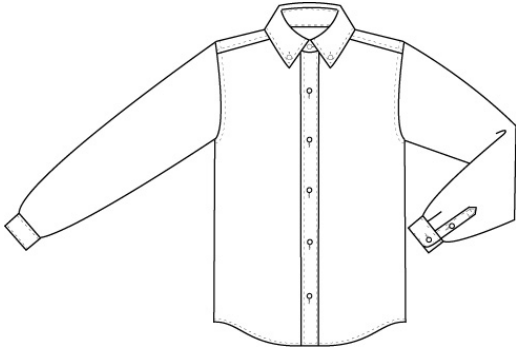

Long Sleeve Solid Oxford

60% Cotton / 40% Polyester

Style

219315-BP8 LITTLE BOYS: 4-7
219308-BP8 BOYS: 8-20
219312-BP4 BOYS HUSKY: 8-20
029413-BP4 MENS: S-XXL

Size

Approved Colors

BLUE
FRENCH BLUE
WHITE

School Guidelines

LOGO MANDATORY