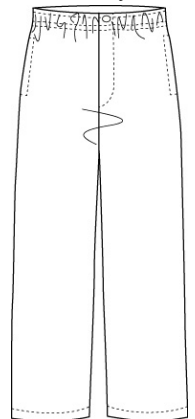

Elastic Waist Chino Pants

60% Cotton / 40% Polyester

Style

Size

Approved Colors

403842-BP5	LITTLE BOYS: 4-7
403843-BPX	BOYS: 8-20
403844-BP4	BOYS HUSKY: 8-20
092516-BP4	MENS: 30-44 EVEN, 31-37 ODD

KHAKI

School Guidelines

LOGO NOT ALLOWED