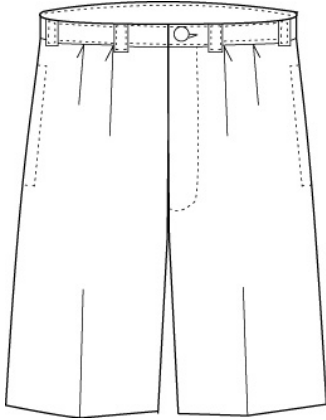

184383-BP2 LITTLE BOYS: 4-7
231174-BP7 LITTLE BOYS SLIM:
4-7
184384-BP7 BOYS: 8-20
231175-BP1 BOYS SLIM: 8-20
231176-BP6 BOYS HUSKY: 8-20
241937-BP9 MENS: 30-44 EVEN,
31-37 ODD

Size

Approved Colors

KHAKI

School Guidelines

LOGO NOT ALLOWED

Pleat Front Blended Chino Shorts

60% Cotton / 40% Polyester

Style

231149-BP9 LITTLE BOYS: 4-7
231151-BP6 LITTLE BOYS SLIM:
4-7
231152-BP0 BOYS: 8-20
231154-BPX BOYS SLIM: 8-20
231155-BP4 BOYS HUSKY: 8-20
231156-BP9 MENS: 30-44 EVEN,
31-37 ODD