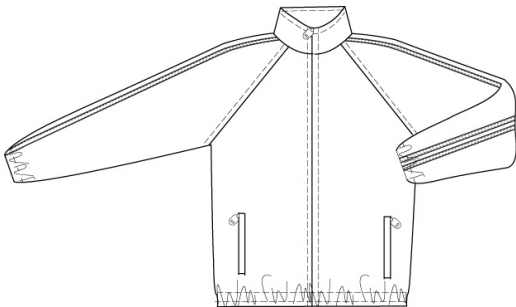

<u>Style</u>	<u>Size</u>
315420-BP3	LITTLE GIRLS: S-L
315421-BP8	GIRLS: S-XL
315422-BP2	WOMENS: S-XL

Approved Colors
CLASSIC BLACK
DARK RED

School Guidelines
LOGO MANDATORY