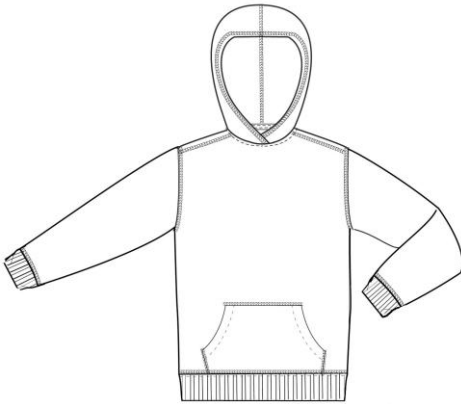

Hoodie Pullover

80% Cotton / 20% Polyester

Style

393706-BP5 LITTLE BOYS: S-L
393708-BP4 BOYS: S-XL
393709-BP9 MENS: S-XXL

Size

Approved Colors

BLACK
RED

School Guidelines

LOGO MANDATORY

Athletic Jacket

100% Polyester