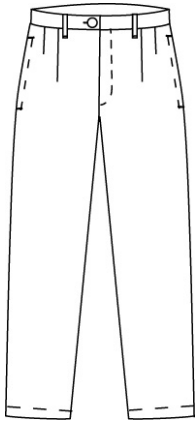

Pleat Front Stain/Wrinkle Resistant Chino Pants

100% Cotton