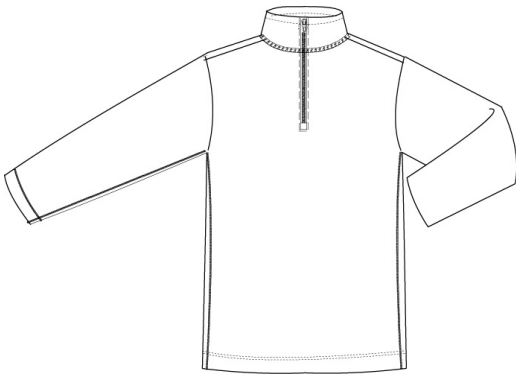

Size

Approved Colors

CLASSIC NAVY
RED

School Guidelines

LOGO MANDATORY
THIS ITEM IS FOR BOYS ONLY

Microfleece Half-Zip Jacket

100% Polyester

Style