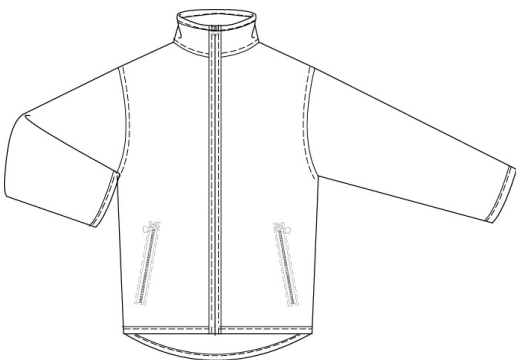

315366-BP2 LITTLE KIDS: S-L
315368-BP1 BIG KIDS: S-XL

Size

Approved Colors

BLACK
RED

School Guidelines

LOGO MANDATORY

Polar Fleece Jacket

100% Polyester