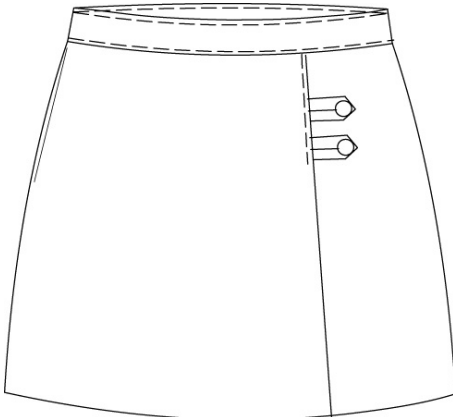

Solid A-Line Skirt

65% Polyester / 35% Rayon