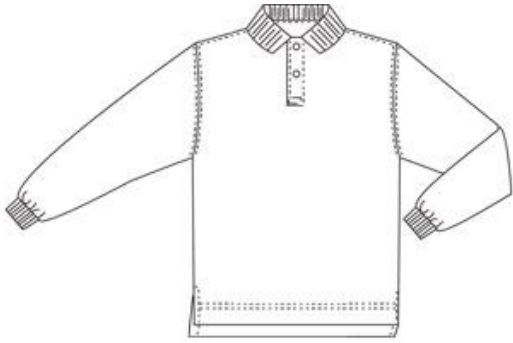

School Guidelines

LOGO MANDATORY

Short Sleeve Interlock Polo

100% Cotton Interlock

Style

Size

Approved Colors

051377-BPX LITTLE KIDS: S-L
 051402-BP4 BIG KIDS: S-XL
 396029-BP2 BIG KIDS HUSKY: M-XL
 313702-BPX WOMENS: S-XL
 313701-BP5 MENS: S-XL

BLACK
 CHAMBRAY BLUE
 CLASSIC NAVY
 ICE PINK
 RED
 WHITE

School Guidelines

LOGO MANDATORY

Long Sleeve Interlock Polo

100% Cotton Interlock

<u>Style</u>	<u>Size</u>
051356-BP8	LITTLE KIDS: S-L
051369-BP5	BIG KIDS: S-XL
396030-BP5	BIG KIDS HUSKY: M-XL
313699-BP1	WOMENS: S-XL
313700-BP0	MENS: S-XL