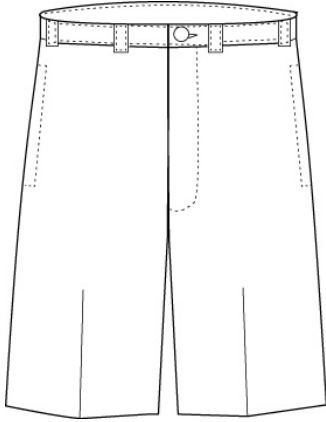

Style

188727-BP7 LITTLE KIDS: S-L
188726-BP2 BIG KIDS: S-XL
188724-BP3 WOMENS: S-XL
188725-BP8 MENS: S-XXL

Size

Approved Colors

BLACK
RED

School Guidelines

LOGO MANDATORY

Polar Fleece Vest

100% Polyester Fleece

Style

188731-BP3 LITTLE KIDS: S-L
188730-BP9 BIG KIDS: S-XL
188728-BP1 WOMENS: S-XL
188729-BP6 MENS: S-XXL

Size

Approved Colors

BLACK
RED

School Guidelines

LOGO MANDATORY

Boys'/Men's

Plain Front Stain/Wrinkle Resistant Chino Shorts

100% Combed Cotton Twill

Style

231161-BPX LITTLE BOYS: 4-7
231162-BP4 LITTLE BOYS SLIM:
4-7
231164-BP3 BOYS: 8-20
231167-BP7 BOYS SLIM: 8-20
231168-BP1 BOYS HUSKY: 8-20
404347-BP6 YOUNG MEN: 27-32
231170-BP9 MENS: 30-44 EVEN,
31-37 ODD