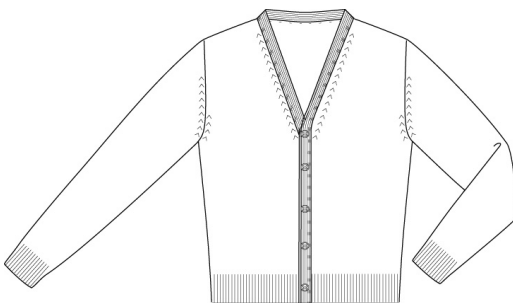

<u>Style</u>	<u>Size</u>
315289-BP0	LITTLE KIDS: S-L
315296-BP0	BIG KIDS: S-XL
315299-BP4	WOMENS: S-XL
315298-BPX	MENS: S-XL

Approved Colors
CLASSIC NAVY
RED

School Guidelines
LOGO MANDATORY
THIS ITEM IS FOR GIRLS ONLY