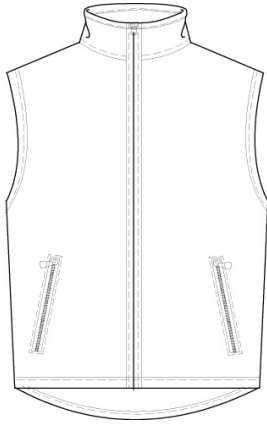

315366-BP2 LITTLE KIDS: S-L
315368-BP1 BIG KIDS: S-XL

Size

Approved Colors

BLACK
RED

School Guidelines

LOGO MANDATORY

Polar Fleece Jacket

100% Polyester

Style

188727-BP7 LITTLE KIDS: S-L
188726-BP2 BIG KIDS: S-XL
188724-BP3 WOMENS: S-XL
188725-BP8 MENS: S-XXL

Size

Approved Colors

BLACK
RED

School Guidelines

LOGO MANDATORY

Polar Fleece Vest

100% Polyester Fleece

Style

188731-BP3 LITTLE KIDS: S-L
188730-BP9 BIG KIDS: S-XL
188728-BP1 WOMENS: S-XL
188729-BP6 MENS: S-XXL

Size

Approved Colors

BLACK
RED

School Guidelines

LOGO MANDATORY