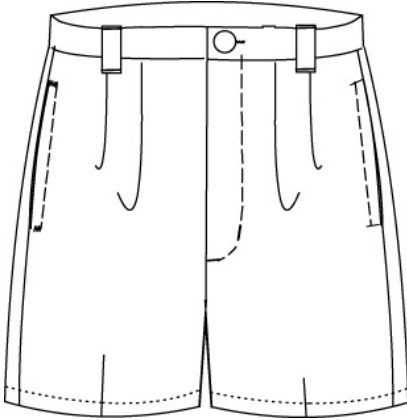

Pleat Front Blended Chino Shorts

60% Cotton / 40% Polyester