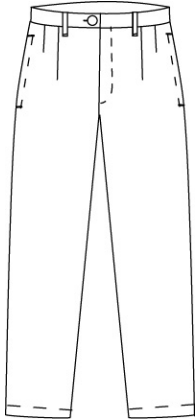

Pleat Front Reinforced Knee Chino Pants

No Reinforced Knee on Men's

60% Cotton / 40% Polyester

Style

Size

Approved Colors

231067-BP4	LITTLE BOYS: 4-7
231068-BP9	LITTLE BOYS SLIM: 4-7
231069-BP3	BOYS: 8-20
231070-BP6	BOYS SLIM: 8-20
231071-BP0	BOYS HUSKY: 8-20
231066-BPX	MENS: 30-44 EVEN, 31-37 ODD

KHAKI

School Guidelines

LOGO NOT ALLOWED