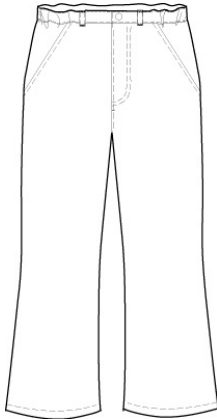

403659-BP5 LITTLE GIRLS: 4-6X
403661-BP2 GIRLS: 7-16
403654-BP2 WOMENS: 4-18

KHAKI

School Guidelines

LOGO NOT ALLOWED

Elastic Waist Chino Pants

60% Cotton / 40% Polyester

Style

Size