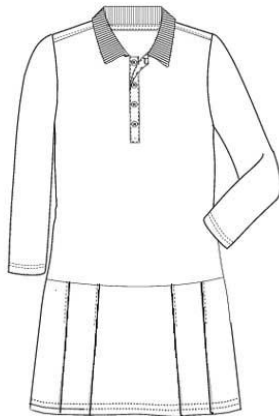

CLASSIC NAVY
RED

School Guidelines

LOGO MANDATORY

Short Sleeve Mesh Polo Dress

100% Cotton

<u>Style</u>	<u>Size</u>
393667-BP9	LITTLE GIRLS: 4-6X
393668-BP3	GIRLS: 7-16
393670-BP0	GIRLS PLUS: 7-16

Approved Colors
 CLASSIC NAVY
 RED

School Guidelines
 LOGO MANDATORY

Long Sleeve Mesh Polo Dress

100% Cotton

<u>Style</u>	<u>Size</u>
393674-BP9	LITTLE GIRLS: 4-6X
393676-BP8	GIRLS: 7-16
393677-BP2	GIRLS PLUS: 7-16

Approved Colors
 CLASSIC NAVY
 RED