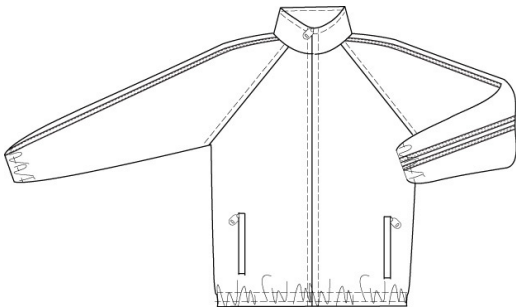

Approved Colors

BLACK
RED

School Guidelines

LOGO MANDATORY

Athletic Jacket

100% Polyester

Style

315432-BP6 LITTLE BOYS: S-L
315433-BP0 BOYS: S-XL
315434-BP5 MENS: S-XL