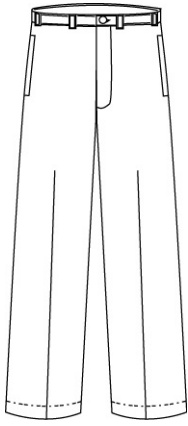

Plain Front Stain/Wrinkle Resistant Chino Pants

100% Cotton

Style

403850-BPX TODDLER: 2T-4T
403851-BP4 LITTLE BOY: 4-7
403852-BP9 LITTLE BOY SLIM: 4-7
403853-BP3 BOYS: 8-20
403854-BP8 BOYS SLIM: 8-20
403855-BP2 BOYS HUSKY: 8-20
403856-BP7 YOUNG MEN: 27-32
243850-BP5 MENS: 30-44 EVEN,
31-37 ODD

Size

Approved Colors

KHAKI

School Guidelines

LOGO NOT ALLOWED