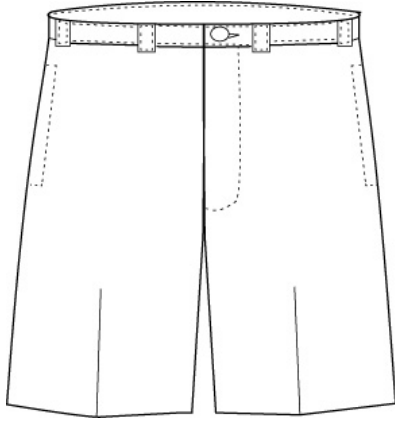

Plain Front Blended Chino Shorts

60% Cotton / 40% Polyester

Style

184383-BP2 LITTLE BOYS: 4-7
231174-BP7 LITTLE BOYS SLIM:
4-7
184384-BP7 BOYS: 8-20
231175-BP1 BOYS SLIM: 8-20
231176-BP6 BOYS HUSKY: 8-20
241937-BP9 MENS: 30-44 EVEN,
31-37 ODD

Size

Approved Colors

KHAKI

School Guidelines

LOGO NOT ALLOWED