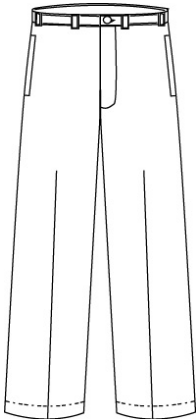

Approved Colors

RED PLAID

Plain Front Blended Chino Shorts

60% Cotton / 40% Polyester

<u>Style</u>	<u>Size</u>
403774-BP2	LITTLE GIRLS: 4-6X
403775-BP7	LITTLE GIRLS SLIM: 4-6X
403776-BP1	GIRLS: 7-16
403777-BP6	GIRLS SLIM: 7-16
403778-BP0	GIRLS PLUS: 7-16
403783-BP1	JUNIOR: 1-13
403782-BP7	WOMENS: 6-18

Approved Colors
KHAKI

School Guidelines
LOGO NOT ALLOWED

Pleat Front Blended Chino Shorts

60% Cotton / 40% Polyester

<u>Style</u>	<u>Size</u>
403780-BP8	LITTLE GIRLS: 4-6X
403781-BP2	GIRLS: 7-16
403779-BP5	WOMENS: 4-18

Approved Colors
KHAKI

School Guidelines
LOGO NOT ALLOWED

Plain Front Stretch Chino Pants

98% Cotton / 2% spandex

<u>Style</u>	<u>Size</u>
403671-BP6	LITTLE GIRLS: 4-6X
403672-BP0	LITTLE GIRLS SLIM: 4-6X
403673-BP5	GIRLS: 7-16
403674-BPX	GIRLS SLIM: 7-16
403675-BP4	GIRLS PLUS: 7-16