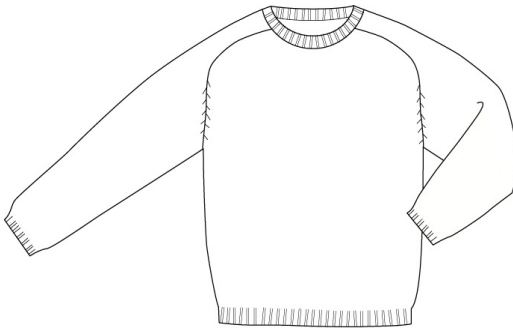

Drifter Crew Sweater

100% Cotton

<u>Style</u>	<u>Size</u>
223003-BP7	LITTLE KIDS: S-L
223004-BP1	BIG KIDS: S-XL
223005-BP6	WOMENS: S-XL
223006-BP0	MENS: S-XL

Approved Colors
CLASSIC NAVY
RED

School Guidelines
LOGO MANDATORY
THIS ITEM IS FOR BOYS ONLY

Button Front Drifter Cardigan

100% Cotton