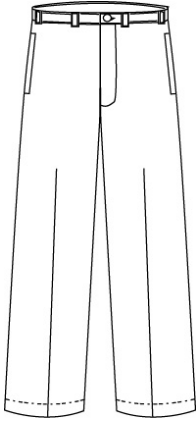

Plain Front Blended Chino Pants

60% Cotton / 40% Polyester

Style

Size

Approved Colors

403665-BP0 TODDLER: 2T-4T
403666-BP5 LITTLE GIRLS: 4-6X
403667-BPX LITTLE GIRLS SLIM:
4-6X
403668-BP4 GIRLS: 7-16
403669-BP9 GIRLS SLIM: 7-16
403670-BP1 GIRLS PLUS: 7-16
404343-BP8 JUNIOR: 1-13
403664-BP6 WOMENS: 4-18

KHAKI

School Guidelines

LOGO NOT ALLOWED