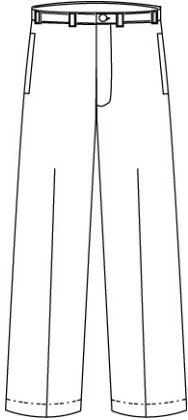

Plain Front Stain/Wrinkle Resistant Chino Pants

100% Cotton

Style

403850-BPX TODDLER: 2T-4T
403851-BP4 LITTLE BOY: 4-7
403852-BP9 LITTLE BOY SLIM: 4-7
403853-BP3 BOYS: 8-20
403854-BP8 BOYS SLIM: 8-20
403855-BP2 BOYS HUSKY: 8-20
403856-BP7 YOUNG MEN: 27-32
243850-BP5 MENS: 30-44 EVEN,
31-37 ODD

Size

Approved Colors

CLASSIC NAVY
KHAKI

School Guidelines

LOGO NOT ALLOWED