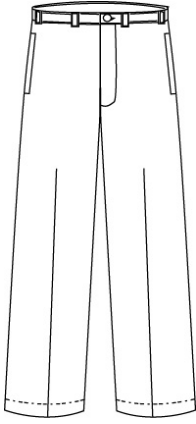

403780-BP8 LITTLE GIRLS: 4-6X
403781-BP2 GIRLS: 7-16
403779-BP5 WOMENS: 4-18

Size

Approved Colors

CLASSIC NAVY
KHAKI

School Guidelines

LOGO NOT ALLOWED

Plain Front Stretch Chino Pants

98% Cotton / 2% spandex