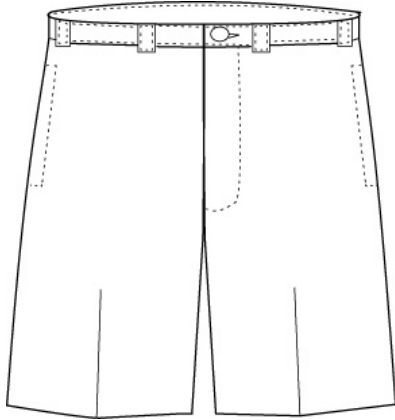

Plain Front Blended Chino Shorts

60% Cotton / 40% Polyester

Style

184383-BP2 LITTLE BOYS: 4-7
231174-BP7 LITTLE BOYS SLIM:
4-7
184384-BP7 BOYS: 8-20
231175-BP1 BOYS SLIM: 8-20
231176-BP6 BOYS HUSKY: 8-20
241937-BP9 MENS: 30-44 EVEN,
31-37 ODD

Size

Approved Colors

CLASSIC NAVY
KHAKI

School Guidelines

LOGO NOT ALLOWED