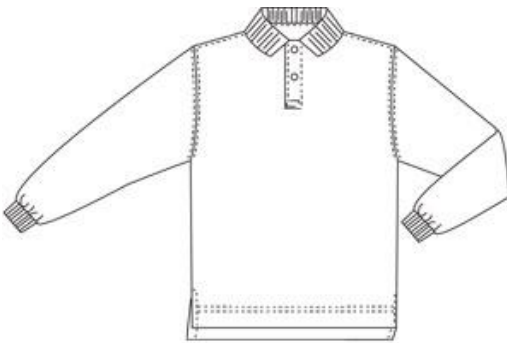

Approved Colors
CLASSIC NAVY
EVERGREEN
MAIZE
RED
WHITE

School Guidelines

LOGO OPTIONAL

Short Sleeve Interlock Polo

100% Cotton Interlock

Style

051377-BPX LITTLE KIDS: S-L
051402-BP4 BIG KIDS: S-XL
396029-BP2 BIG KIDS HUSKY: M-
XL
313702-BPX WOMENS: S-XL
313701-BP5 MENS: S-XL

Size

Approved Colors

CLASSIC NAVY
EVERGREEN
MAIZE
RED
WHITE

School Guidelines

LOGO OPTIONAL

Long Sleeve Interlock Polo

100% Cotton Interlock

Style