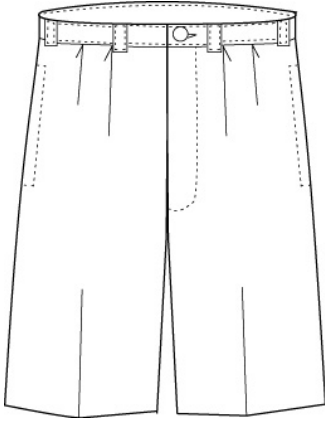

184383-BP2 LITTLE BOYS: 4-7
231174-BP7 LITTLE BOYS SLIM:
4-7
184384-BP7 BOYS: 8-20
231175-BP1 BOYS SLIM: 8-20
231176-BP6 BOYS HUSKY: 8-20
241937-BP9 MENS: 30-44 EVEN,
31-37 ODD

Size

Approved Colors

CLASSIC NAVY
KHAKI

School Guidelines

LOGO NOT ALLOWED

Pleat Front Blended Chino Shorts

60% Cotton / 40% Polyester

Style

231149-BP9 LITTLE BOYS: 4-7
231151-BP6 LITTLE BOYS SLIM:
4-7
231152-BP0 BOYS: 8-20
231154-BPX BOYS SLIM: 8-20
231155-BP4 BOYS HUSKY: 8-20
231156-BP9 MENS: 30-44 EVEN,
31-37 ODD