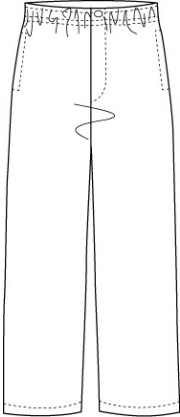

Elastic Waist Chino Pants

60% Cotton / 40% Polyester

Style

403842-BP5 LITTLE BOYS: 4-7
403843-BPX BOYS: 8-20
403844-BP4 BOYS HUSKY: 8-20
092516-BP4 MENS: 30-44 EVEN,
31-37 ODD

Size

Approved Colors

CLASSIC NAVY
KHAKI

School Guidelines

LOGO NOT ALLOWED