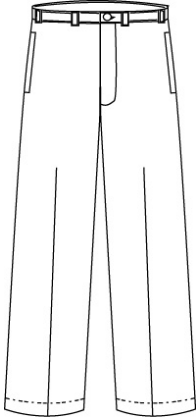

Style

Size

Approved Colors

- 403671-BP6 LITTLE GIRLS: 4-6X
- 403672-BP0 LITTLE GIRLS SLIM:
4-6X
- 403673-BP5 GIRLS: 7-16
- 403674-BPX GIRLS SLIM: 7-16
- 403675-BP4 GIRLS PLUS: 7-16

CLASSIC NAVY
KHAKI

School Guidelines

LOGO NOT ALLOWED

Plain Front Blended Chino Pants

60% Cotton / 40% Polyester

Style

Size

Approved Colors

- 403665-BP0 TODDLER: 2T-4T
- 403666-BP5 LITTLE GIRLS: 4-6X
- 403667-BPX LITTLE GIRLS SLIM:
4-6X
- 403668-BP4 GIRLS: 7-16
- 403669-BP9 GIRLS SLIM: 7-16
- 403670-BP1 GIRLS PLUS: 7-16
- 404343-BP8 JUNIOR: 1-13
- 403664-BP6 WOMENS: 4-18