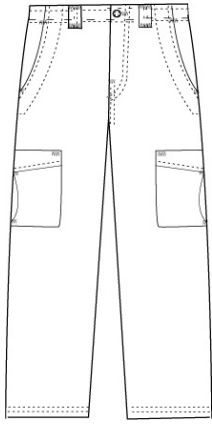

403842-BP5 LITTLE BOYS: 4-7
403843-BPX BOYS: 8-20
403844-BP4 BOYS HUSKY: 8-20
092516-BP4 MENS: 30-44 EVEN,
31-37 ODD

Size

Approved Colors

CLASSIC NAVY
KHAKI

School Guidelines

LOGO NOT ALLOWED

Stain/Wrinkle Resistant Cargo Pants

100% Cotton

Style

231274-BPX LITTLE BOYS: 4-7
231276-BP9 LITTLE BOYS SLIM:
4-7
231279-BP2 BOYS: 8-20
231280-BP5 BOYS SLIM: 8-20
231281-BPX BOYS HUSKY: 8-20
404346-BP1 YOUNG MEN: 27-32
381268-BP8 MENS: 30-44 EVEN,
31-37 ODD