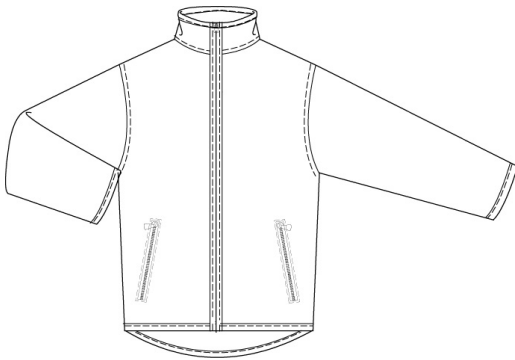

100% Cotton

<u>Style</u>	<u>Size</u>
223014-BP5	LITTLE KIDS: S-L
223015-BPX	BIG KIDS: S-XL
223016-BP4	WOMENS: S-XL
223018-BP3	MENS: S-XL

Approved Colors
CLASSIC NAVY
EVERGREEN
MAIZE
RED

School Guidelines
LOGO OPTIONAL

Polar Fleece Jacket

100% Polyester

<u>Style</u>	<u>Size</u>
188727-BP7	LITTLE KIDS: S-L
188726-BP2	BIG KIDS: S-XL
188724-BP3	WOMENS: S-XL
188725-BP8	MENS: S-XXL

Approved Colors
CLASSIC NAVY
EVERGREEN
RED