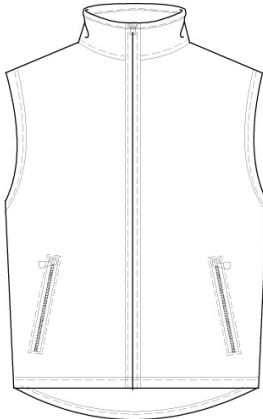

100% Cotton

<u>Style</u>	<u>Size</u>
223014-BP5	LITTLE KIDS: S-L
223015-BPX	BIG KIDS: S-XL
223016-BP4	WOMENS: S-XL
223018-BP3	MENS: S-XL

Approved Colors
CLASSIC NAVY
EVERGREEN
MAIZE
RED

School Guidelines
LOGO OPTIONAL

Polar Fleece Jacket

100% Polyester

<u>Style</u>	<u>Size</u>
188727-BP7	LITTLE KIDS: S-L
188726-BP2	BIG KIDS: S-XL
188724-BP3	WOMENS: S-XL
188725-BP8	MENS: S-XXL

Approved Colors
CLASSIC NAVY
EVERGREEN
RED

School Guidelines
LOGO OPTIONAL

Polar Fleece Vest

100% Polyester Fleece

<u>Style</u>	<u>Size</u>
188731-BP3	LITTLE KIDS: S-L
188730-BP9	BIG KIDS: S-XL
188728-BP1	WOMENS: S-XL
188729-BP6	MENS: S-XXL

Approved Colors
CLASSIC NAVY
EVERGREEN
RED