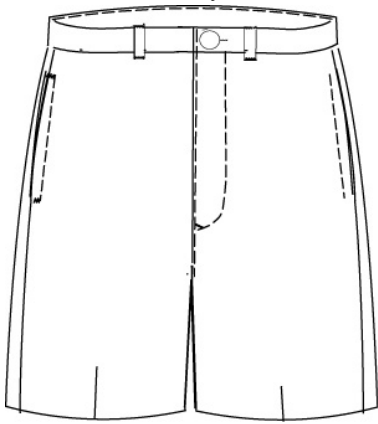

320082-BP5 LITTLE GIRLS: 4-6X
320081-BP0 LITTLE GIRLS SLIM:
4-6X
320086-BP3 GIRLS: 7-16
320084-BP4 GIRLS SLIM: 7-16
320088-BP2 GIRLS PLUS: 7-16
320089-BP7 WOMENS: 0-20

Size

Approved Colors

CLASSIC NAVY
KHAKI

School Guidelines

LOGO NOT ALLOWED

Plain Front Blended Chino Shorts

60% Cotton / 40% Polyester

Style

403774-BP2 LITTLE GIRLS: 4-6X
403775-BP7 LITTLE GIRLS SLIM:
4-6X
403776-BP1 GIRLS: 7-16
403777-BP6 GIRLS SLIM: 7-16
403778-BP0 GIRLS PLUS: 7-16
403783-BP1 JUNIOR: 1-13
403782-BP7 WOMENS: 6-18