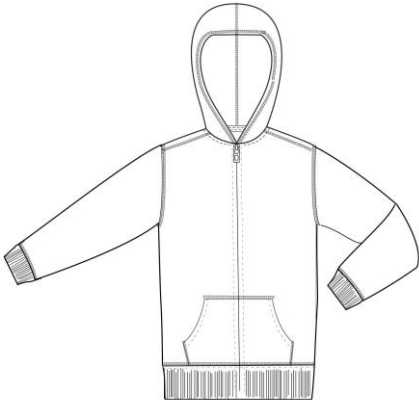

393693-BP1 LITTLE BOYS: S-L
393695-BP0 BOYS: S-XL
393699-BP9 MENS: S-XXL

Size

Approved Colors

CLASSIC NAVY
EVERGREEN
RED

School Guidelines

LOGO OPTIONAL

Zip Front Sweatshirt

80% Cotton / 20% Polyester