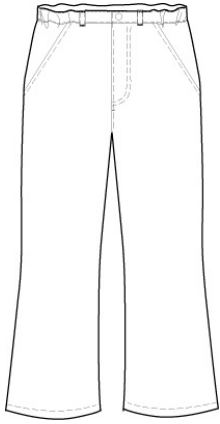

- 403659-BP5 LITTLE GIRLS: 4-6X
- 403661-BP2 GIRLS: 7-16
- 403654-BP2 WOMENS: 4-18

CLASSIC NAVY
KHAKI

School Guidelines

LOGO NOT ALLOWED

Elastic Waist Chino Pants

60% Cotton / 40% Polyester

<u>Style</u>	<u>Size</u>
403655-BP7	LITTLE GIRL: 4-6X
403656-BP1	GIRLS: 7-16
403657-BP6	GIRLS PLUS: 7-16
403658-BP0	WOMENS: 4-18