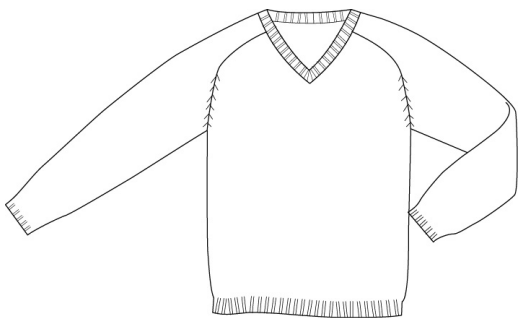

Style

223008-BPX LITTLE KIDS: S-L
223010-BP7 BIG KIDS: S-XL
223011-BP1 WOMENS: S-XL
223013-BP0 MENS: S-XL

Size

Approved Colors

CLASSIC NAVY
EVERGREEN
MAIZE
RED
WHITE

School Guidelines

LOGO OPTIONAL