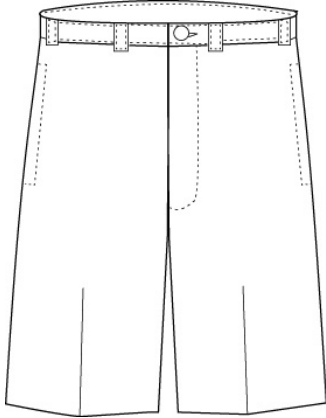

Polar Fleece Jacket

100% Polyester

<u>Style</u>	<u>Size</u>
188727-BP7	LITTLE KIDS: S-L
188726-BP2	BIG KIDS: S-XL
188724-BP3	WOMENS: S-XL
188725-BP8	MENS: S-XXL

Approved Colors
CLASSIC NAVY
EVERGREEN
RED

School Guidelines
LOGO OPTIONAL

Polar Fleece Vest

100% Polyester Fleece

<u>Style</u>	<u>Size</u>
188731-BP3	LITTLE KIDS: S-L
188730-BP9	BIG KIDS: S-XL
188728-BP1	WOMENS: S-XL
188729-BP6	MENS: S-XXL

Approved Colors
CLASSIC NAVY
EVERGREEN
RED

School Guidelines
LOGO OPTIONAL

Plain Front Stain/Wrinkle Resistant Chino Shorts

100% Combed Cotton Twill

Style

231161-BPX LITTLE BOYS: 4-7
231162-BP4 LITTLE BOYS SLIM:
4-7
231164-BP3 BOYS: 8-20
231167-BP7 BOYS SLIM: 8-20
231168-BP1 BOYS HUSKY: 8-20
404347-BP6 YOUNG MEN: 27-32
231170-BP9 MENS: 30-44 EVEN,
31-37 ODD