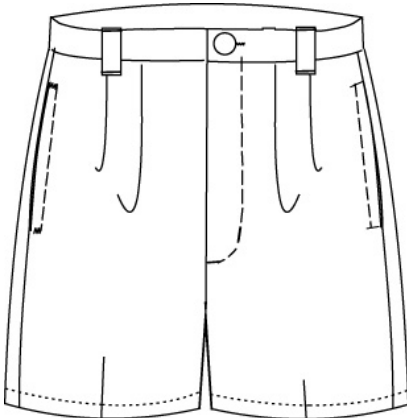

Pleat Front Blended Chino Shorts

60% Cotton / 40% Polyester

Style

403780-BP8 LITTLE GIRLS: 4-6X
403781-BP2 GIRLS: 7-16
403779-BP5 WOMENS: 4-18

Size

Approved Colors

CLASSIC NAVY
KHAKI

School Guidelines

LOGO NOT ALLOWED